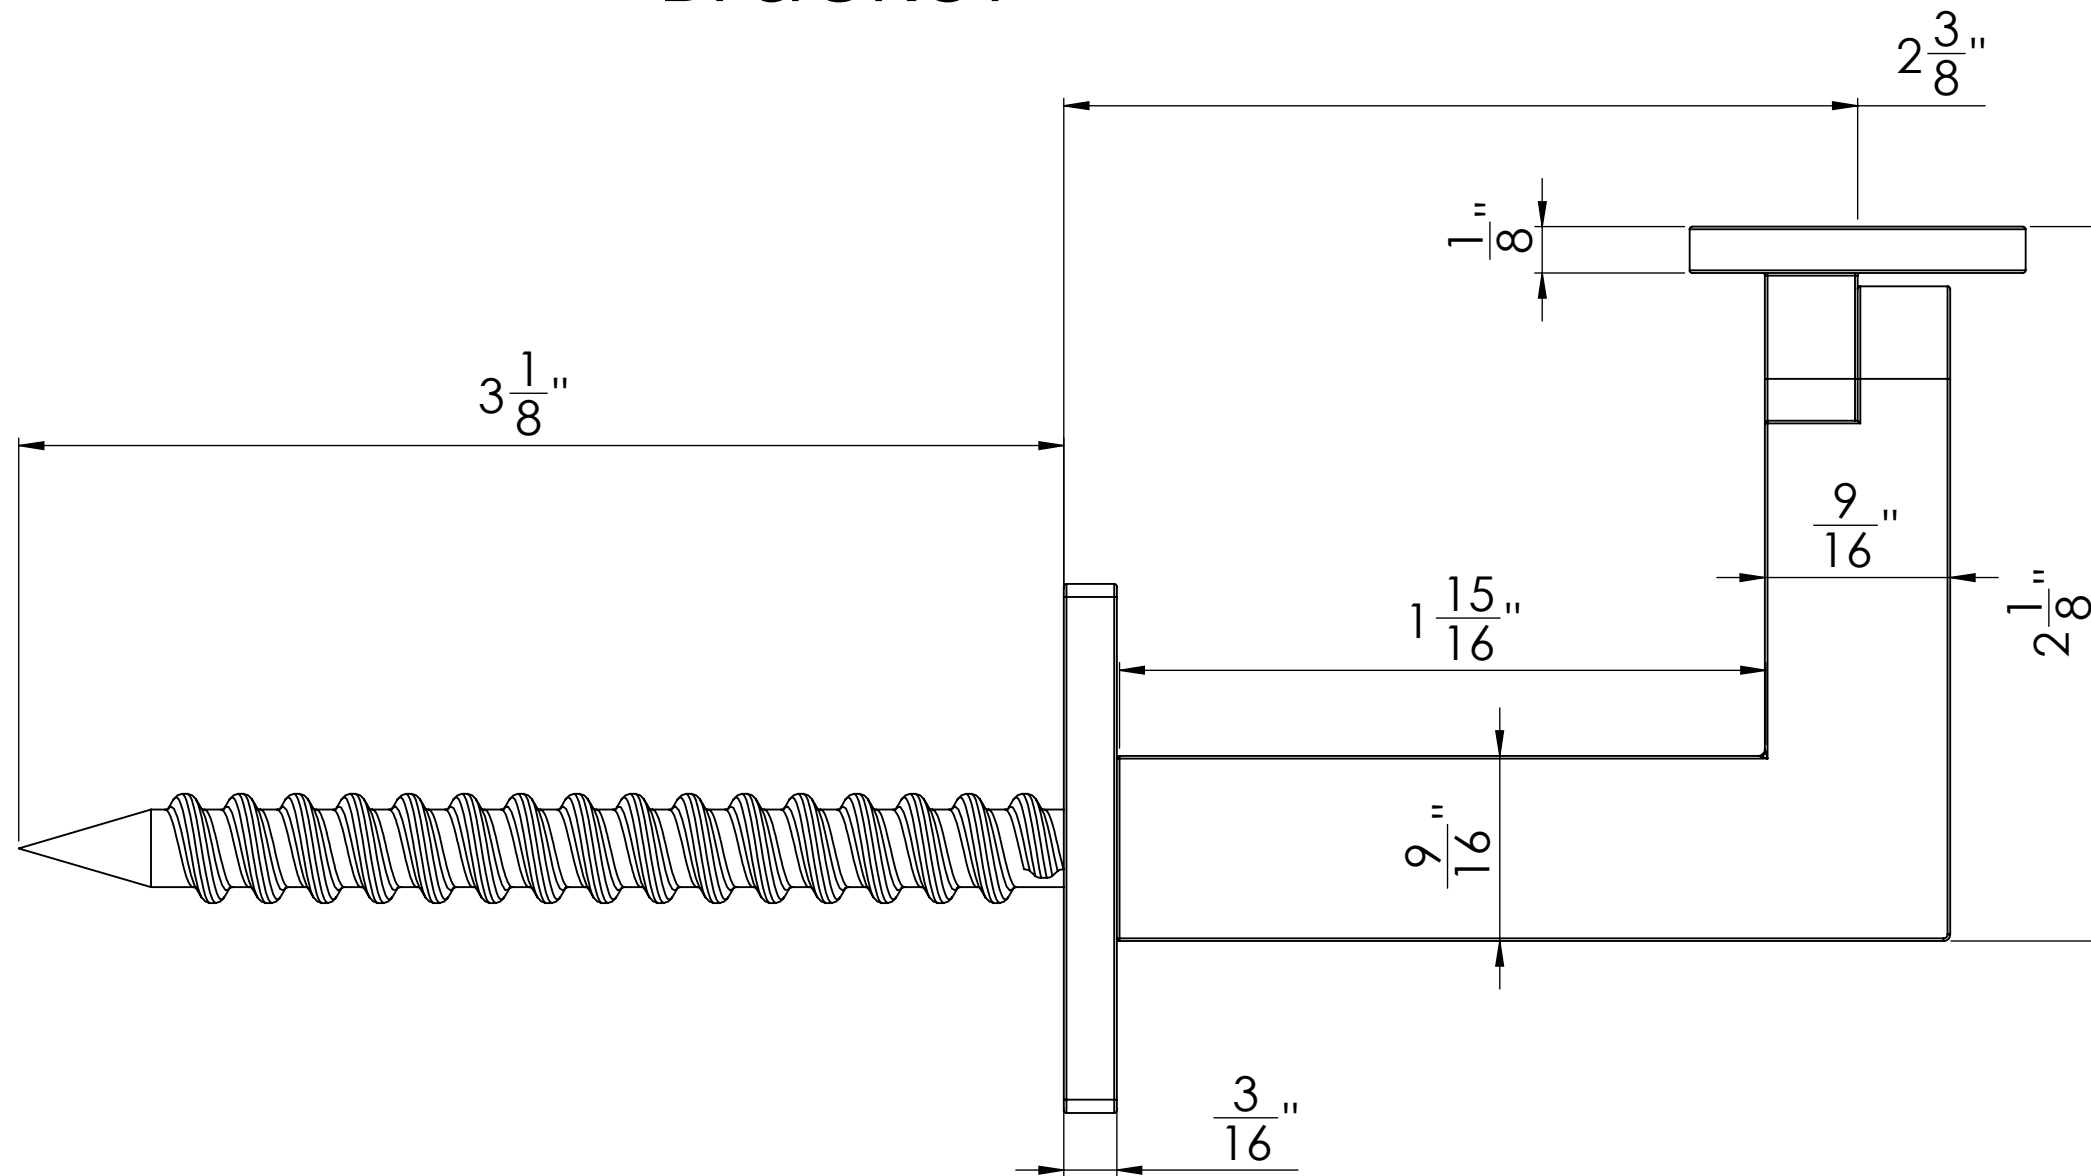

SKU: HBWA.017

Bracket

Saddle

Flange

Saddle Adapter

Hanger Bolt