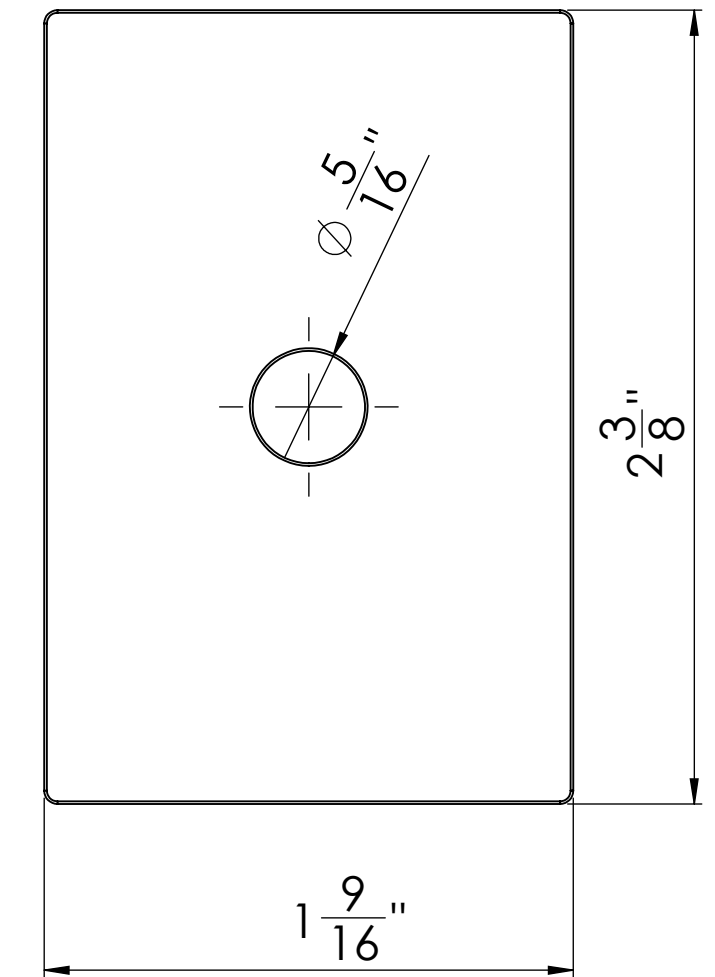

SKU: HBWA.017

Bracket

Saddle

Flange

Saddle Adapter

Hanger Bolt