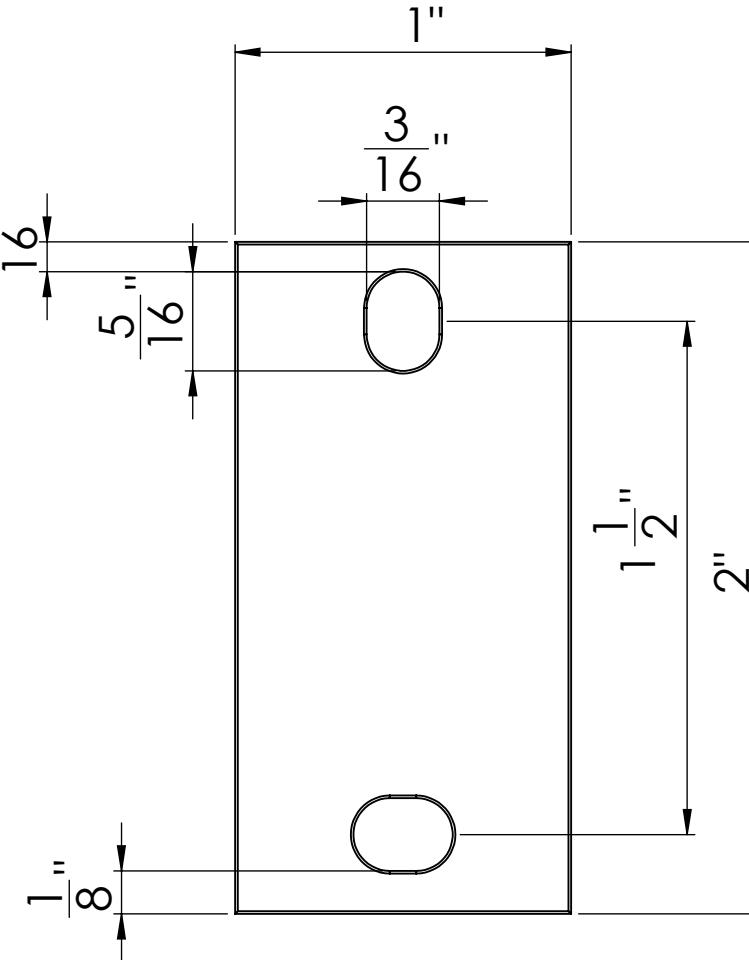

SKU: HBWA.017

Bracket

Saddle

Flange

Saddle Adapter

Hanger Bolt