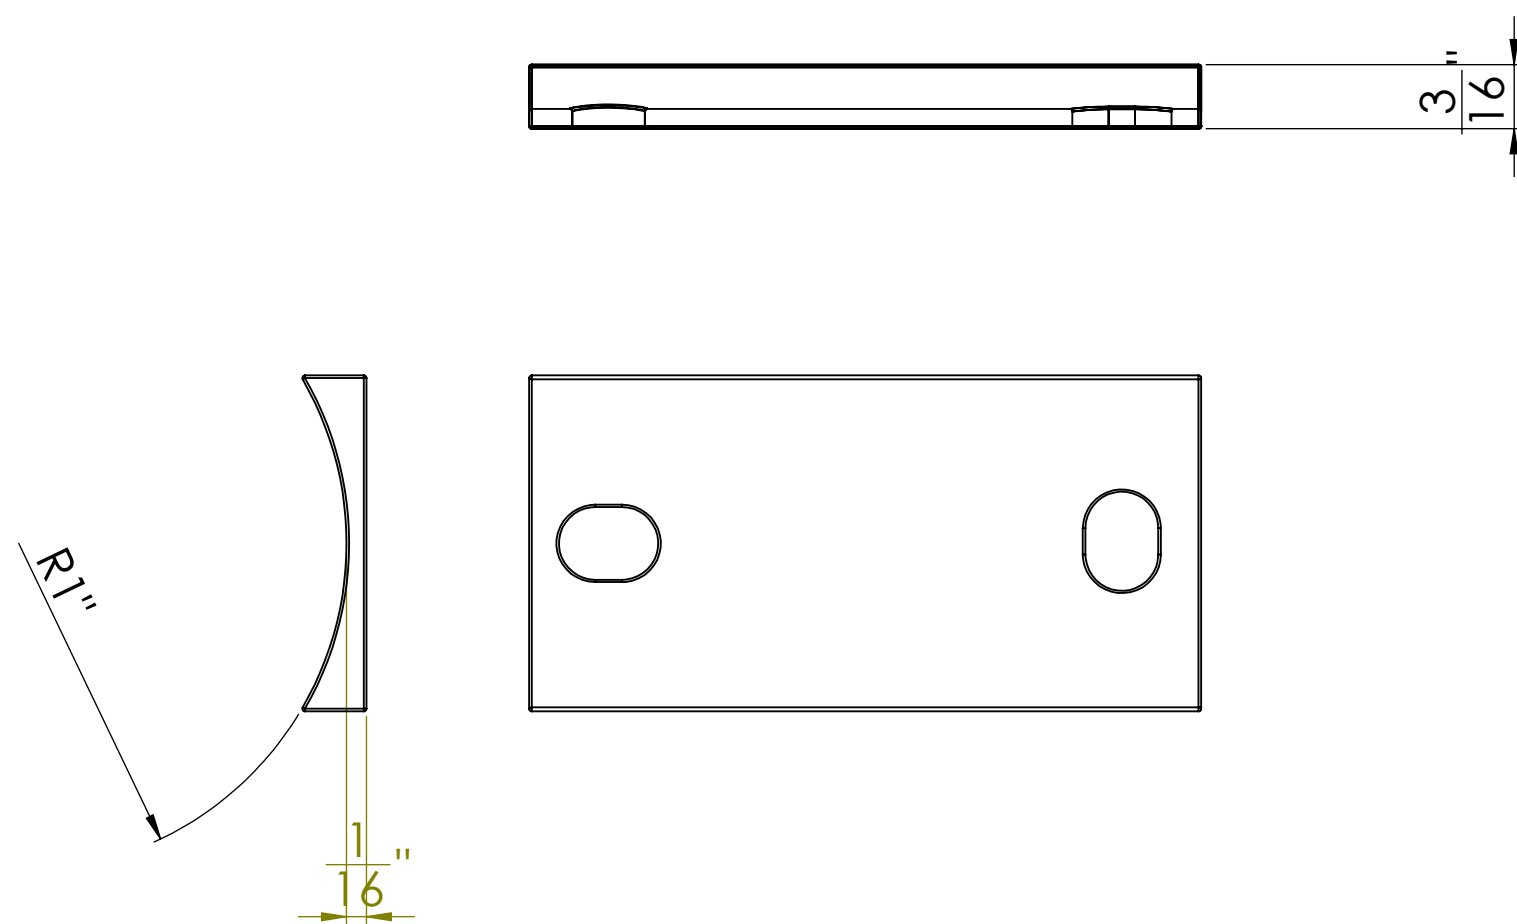

SKU: HBWA.017

Bracket

Saddle

Flange

Saddle Adapter

Hanger Bolt