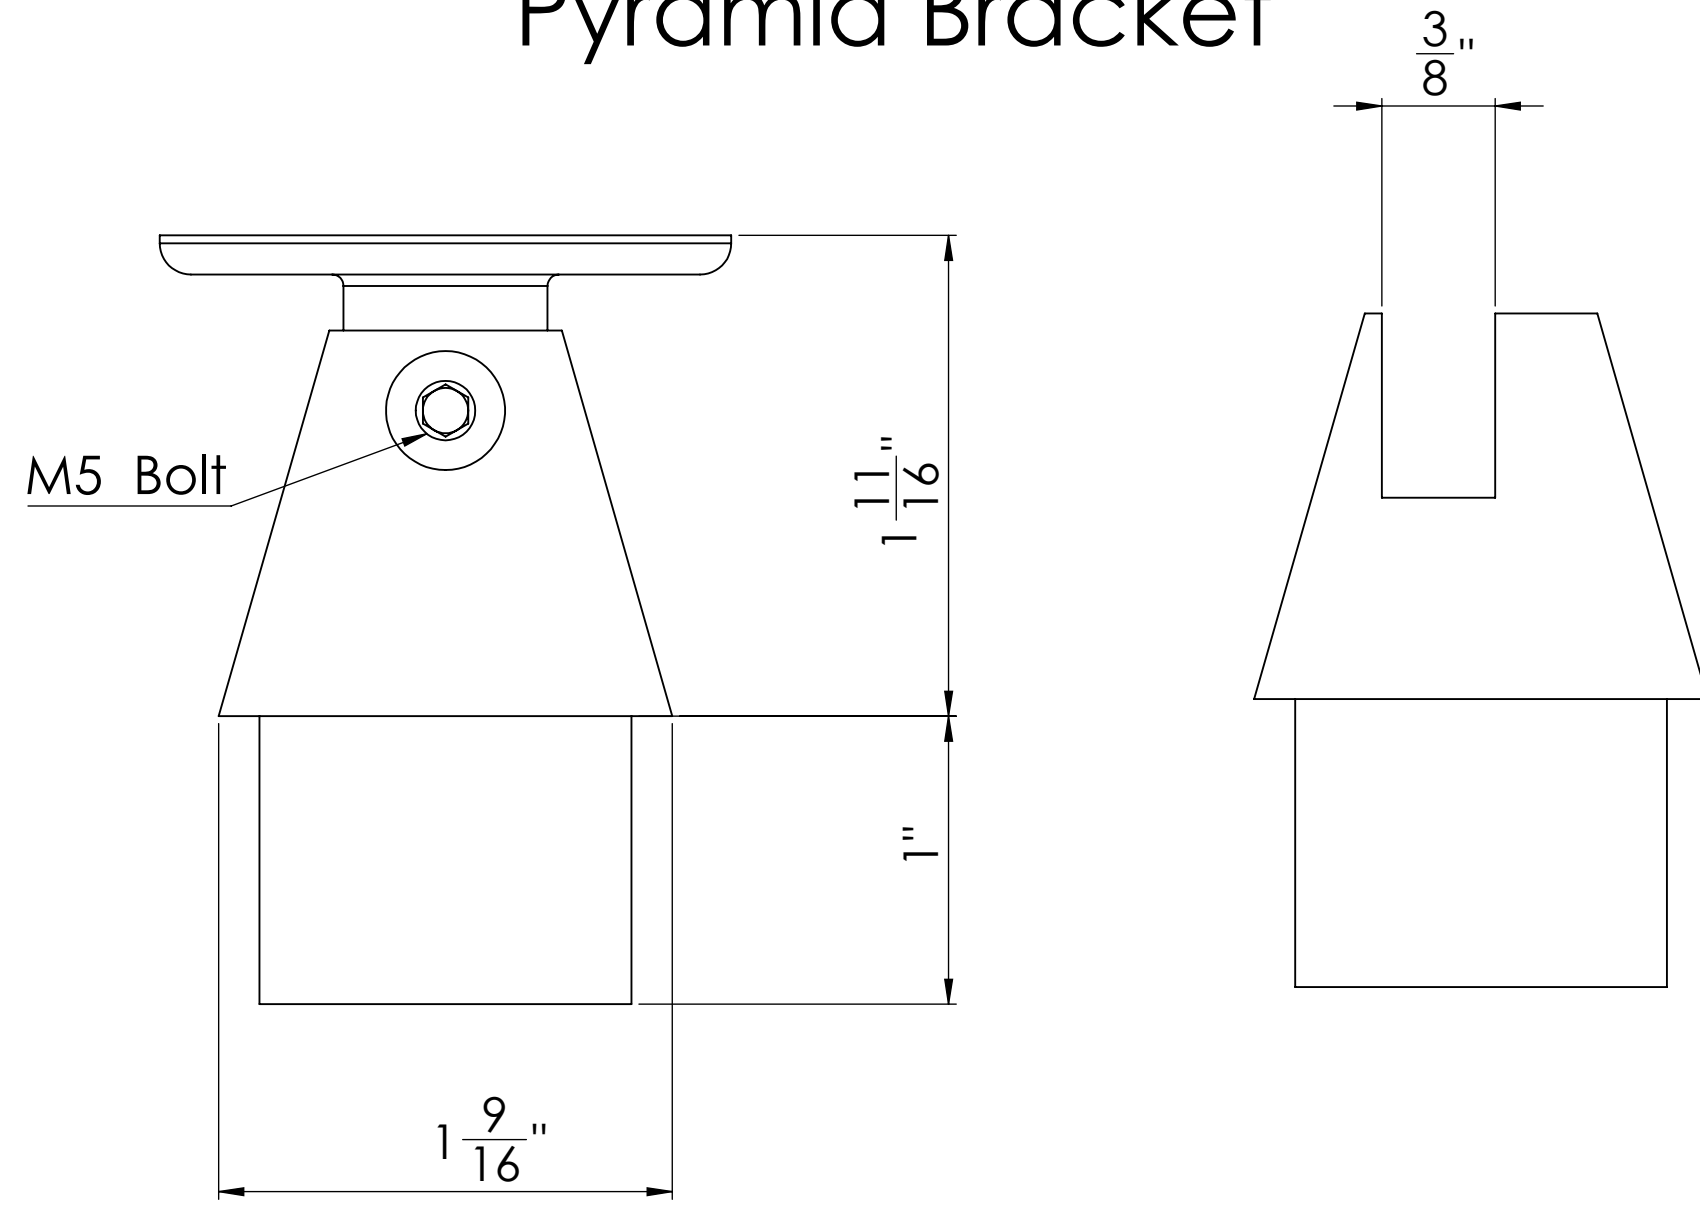

SKU: HBS.PYR.157.01

Pyramid Bracket

Flat Saddle

Curved Saddle