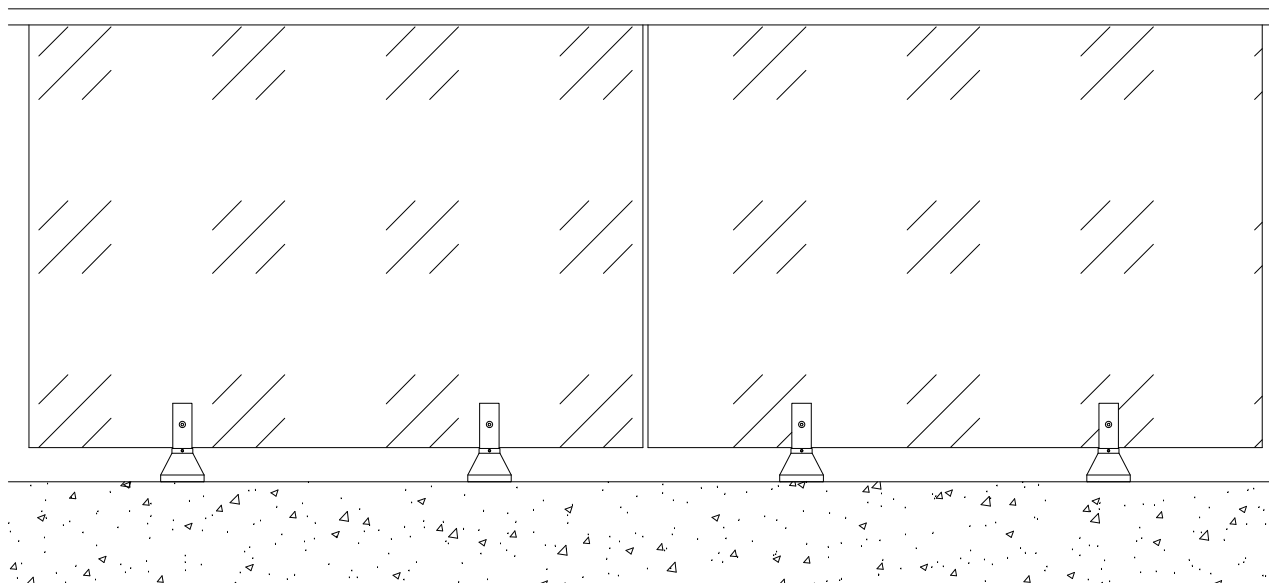

SPIGOT SQUARE PYRAMID GLASS CLAMP

SPIGOT SQUARE PYRAMID GLASS CLAMP WITH CAP RAIL

SPIGOT SQUARE PYRAMID GLASS CLAMP WITH HANDRAIL ON SIDE

FLOOR MOUNT ANCHORING INTO CONCRETE

FRONT VIEW

TOP VIEW ROUND

TOP VIEW SQUARE

WELDED STAIR MOUNTING (CHANNEL STRINGER)

FRONT VIEW

WELDED STAIR MOUNTING (4" STRINGER)

FRONT VIEW