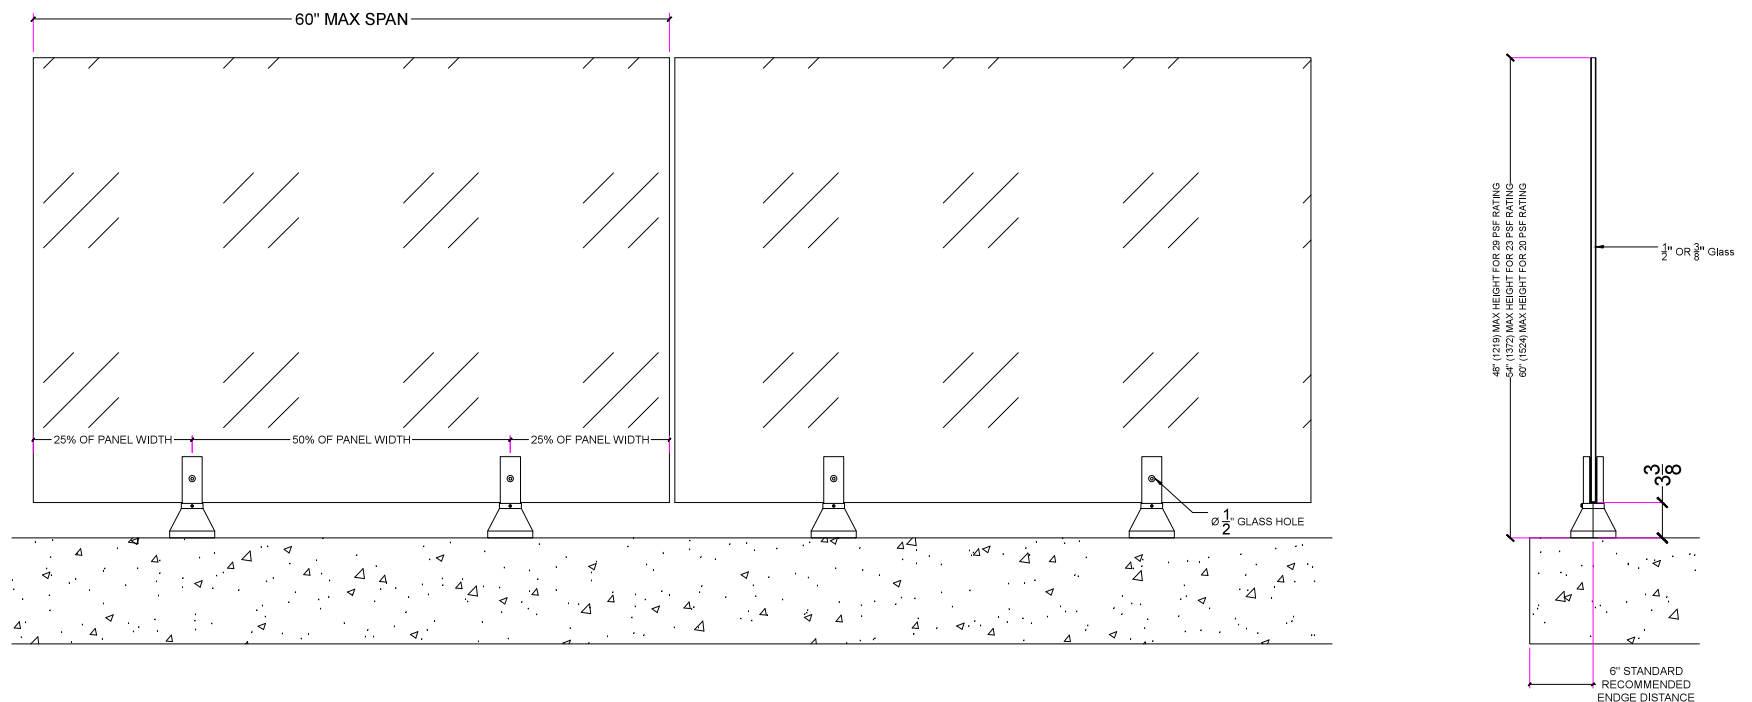

SPIGOT SQUARE PYRAMID GLASS CLAMP

SPIGOT SQUARE PYRAMID GLASS CLAMP WITH CAP RAIL

SPIGOT SQUARE PYRAMID GLASS CLAMP WITH HANDRAIL ON SIDE

FLOOR MOUNT ANCHORING INTO CONCRETE

FRONT VIEW

TOP VIEW ROUND

TOP VIEW SQUARE

WELDED STAIR MOUNTING (CHANNEL STRINGER)

FRONT VIEW

WELDED STAIR MOUNTING (4" STRINGER)

FRONT VIEW