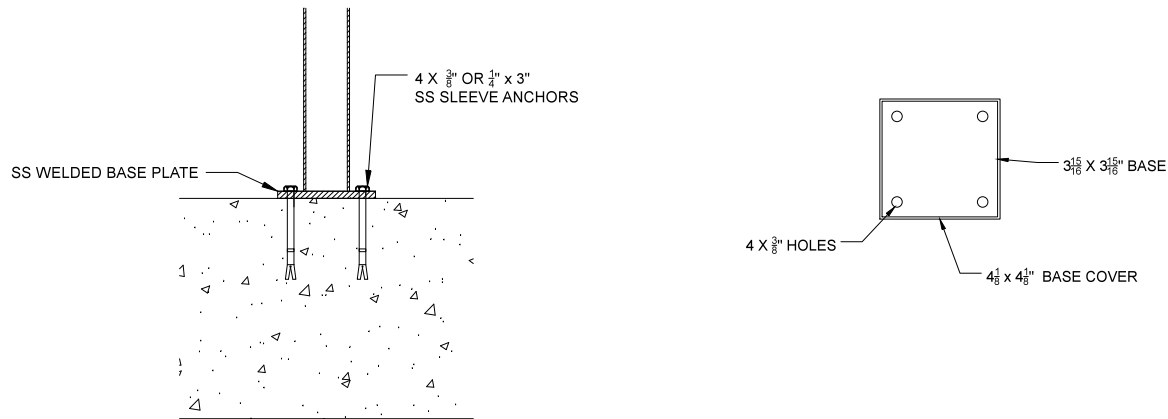

SPIGOT SQUARE PYRAMID GLASS CLAMP

SPIGOT SQUARE PYRAMID GLASS CLAMP WITH CAP RAIL

SPIGOT SQUARE PYRAMID GLASS CLAMP WITH HANDRAIL ON SIDE

FLOOR MOUNT ANCHORING INTO CONCRETE

FRONT VIEW

TOP VIEW ROUND

TOP VIEW SQUARE

WELDED STAIR MOUNTING (CHANNEL STRINGER)

FRONT VIEW

WELDED STAIR MOUNTING (4" STRINGER)

FRONT VIEW