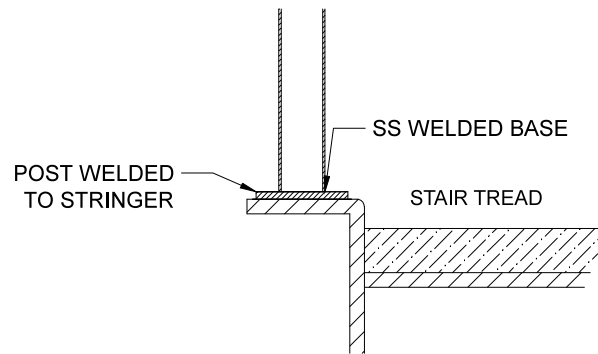

SPIGOT SQUARE PYRAMID GLASS CLAMP

SPIGOT SQUARE PYRAMID GLASS CLAMP WITH CAP RAIL

SPIGOT SQUARE PYRAMID GLASS CLAMP WITH HANDRAIL ON SIDE

FLOOR MOUNT ANCHORING INTO CONCRETE

FRONT VIEW

TOP VIEW ROUND

TOP VIEW SQUARE

WELDED STAIR MOUNTING (CHANNEL STRINGER)

FRONT VIEW

WELDED STAIR MOUNTING (4" STRINGER)

FRONT VIEW