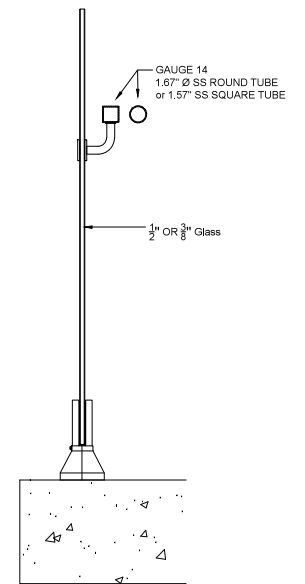

SPIGOT SQUARE PYRAMID GLASS CLAMP

SPIGOT SQUARE PYRAMID GLASS CLAMP WITH CAP RAIL

SPIGOT SQUARE PYRAMID GLASS CLAMP WITH HANDRAIL ON SIDE

FLOOR MOUNT ANCHORING INTO CONCRETE

FRONT VIEW

TOP VIEW ROUND

TOP VIEW SQUARE

WELDED STAIR MOUNTING (CHANNEL STRINGER)

FRONT VIEW

WELDED STAIR MOUNTING (4" STRINGER)

FRONT VIEW