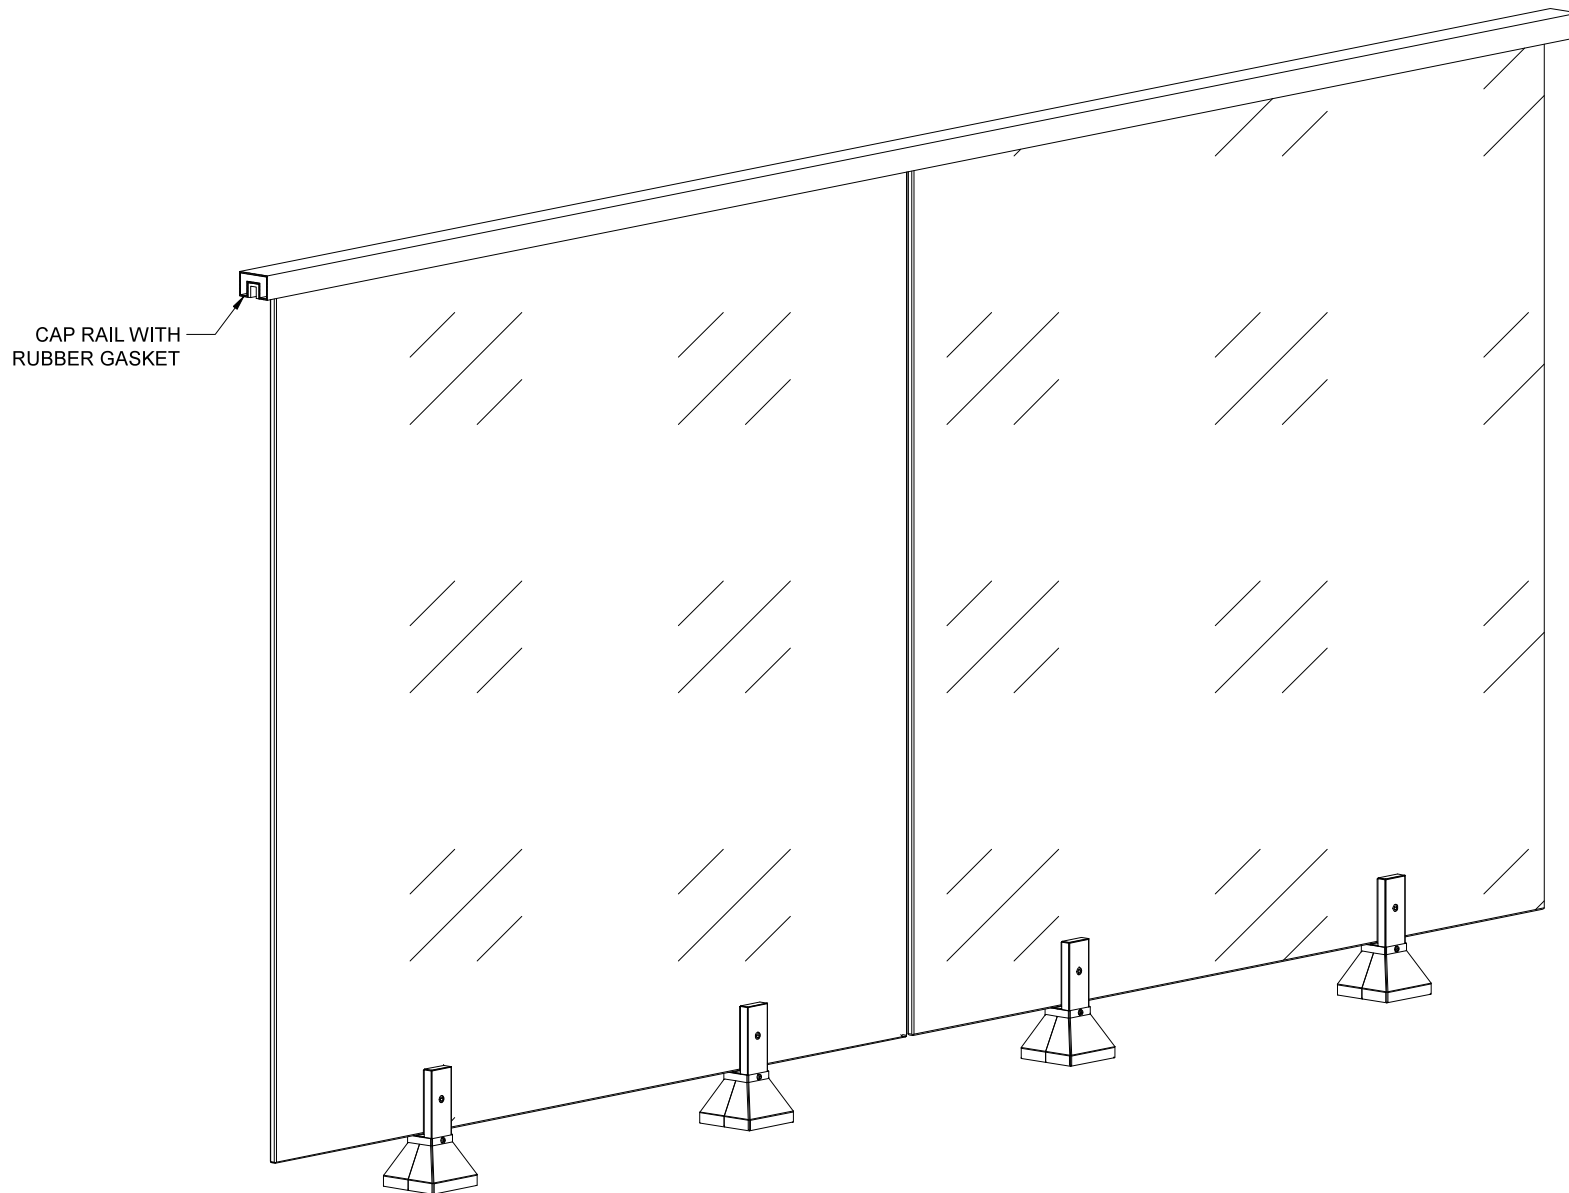

SPIGOT SQUARE PYRAMID GLASS CLAMP

SPIGOT SQUARE PYRAMID GLASS CLAMP WITH CAP RAIL

SPIGOT SQUARE PYRAMID GLASS CLAMP WITH HANDRAIL ON SIDE

FLOOR MOUNT ANCHORING INTO CONCRETE

FRONT VIEW

TOP VIEW ROUND

TOP VIEW SQUARE

WELDED STAIR MOUNTING (CHANNEL STRINGER)

FRONT VIEW

WELDED STAIR MOUNTING (4" STRINGER)

FRONT VIEW