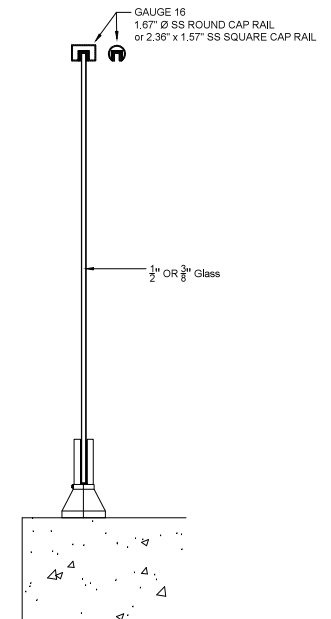

SPIGOT SQUARE PYRAMID GLASS CLAMP

SPIGOT SQUARE PYRAMID GLASS CLAMP WITH CAP RAIL

SPIGOT SQUARE PYRAMID GLASS CLAMP WITH HANDRAIL ON SIDE

FLOOR MOUNT ANCHORING INTO CONCRETE

FRONT VIEW

TOP VIEW ROUND

TOP VIEW SQUARE

WELDED STAIR MOUNTING (CHANNEL STRINGER)

FRONT VIEW

WELDED STAIR MOUNTING (4" STRINGER)

FRONT VIEW