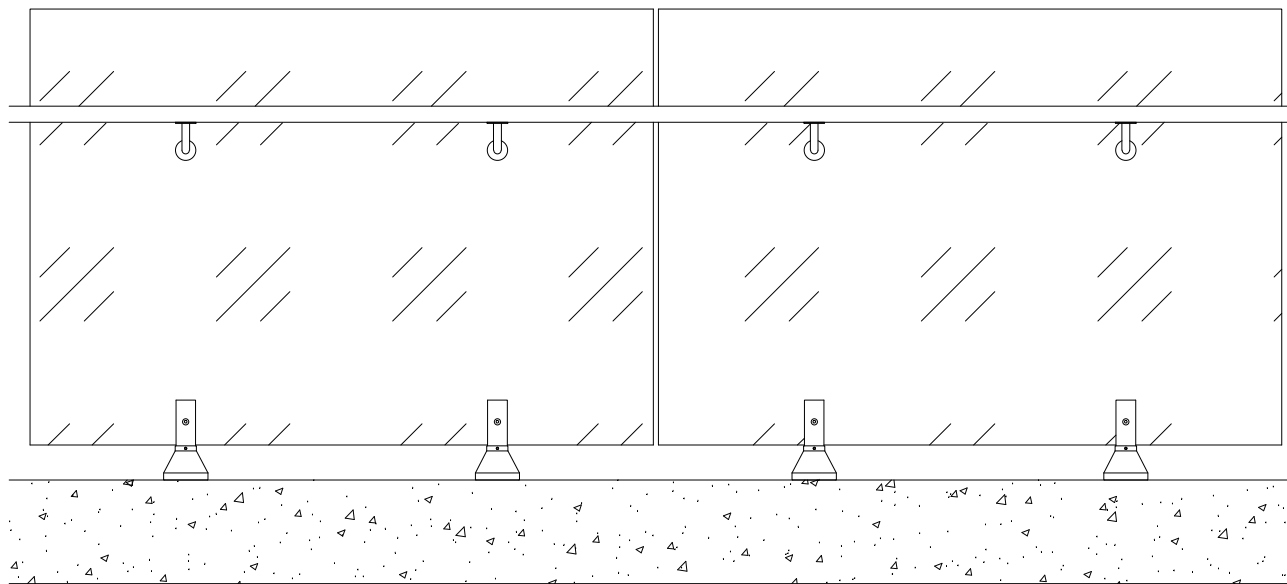

SPIGOT SQUARE PYRAMID GLASS CLAMP

SPIGOT SQUARE PYRAMID GLASS CLAMP WITH CAP RAIL

SPIGOT SQUARE PYRAMID GLASS CLAMP WITH HANDRAIL ON SIDE

FLOOR MOUNT ANCHORING INTO CONCRETE

FRONT VIEW

TOP VIEW ROUND

TOP VIEW SQUARE

WELDED STAIR MOUNTING (CHANNEL STRINGER)

FRONT VIEW

WELDED STAIR MOUNTING (4" STRINGER)

FRONT VIEW