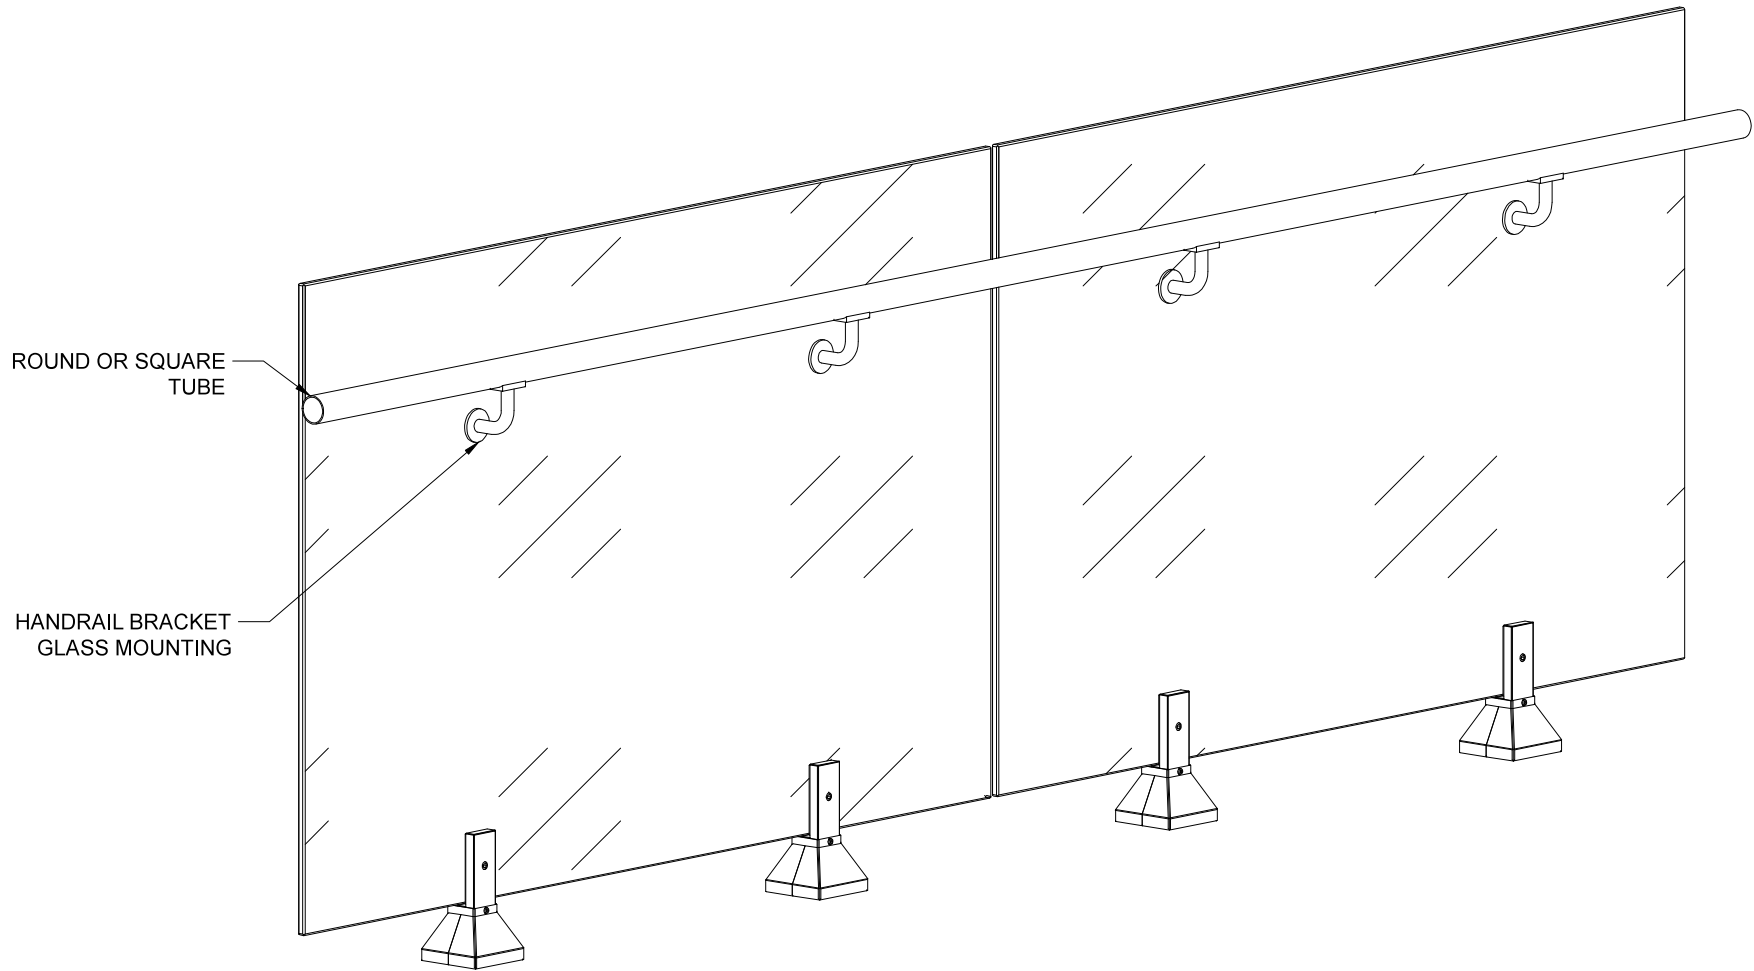

SPIGOT SQUARE PYRAMID GLASS CLAMP

SPIGOT SQUARE PYRAMID GLASS CLAMP WITH CAP RAIL

SPIGOT SQUARE PYRAMID GLASS CLAMP WITH HANDRAIL ON SIDE

FLOOR MOUNT ANCHORING INTO CONCRETE

FRONT VIEW

TOP VIEW ROUND

TOP VIEW SQUARE

WELDED STAIR MOUNTING (CHANNEL STRINGER)

FRONT VIEW

WELDED STAIR MOUNTING (4" STRINGER)

FRONT VIEW