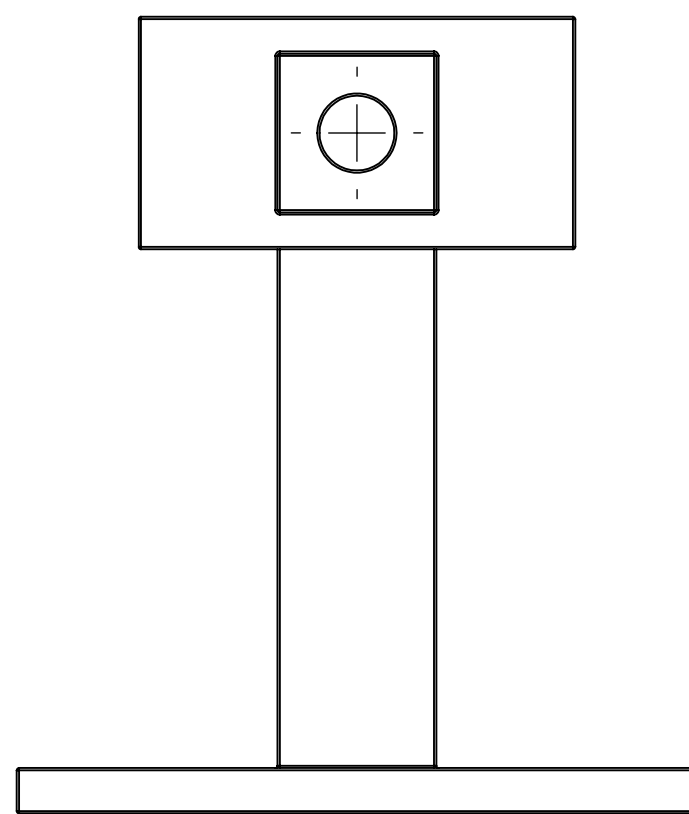

SKU: HBWA.009

Bracket - Side View

Flange

Bracket - Top View

Hanger Bolt