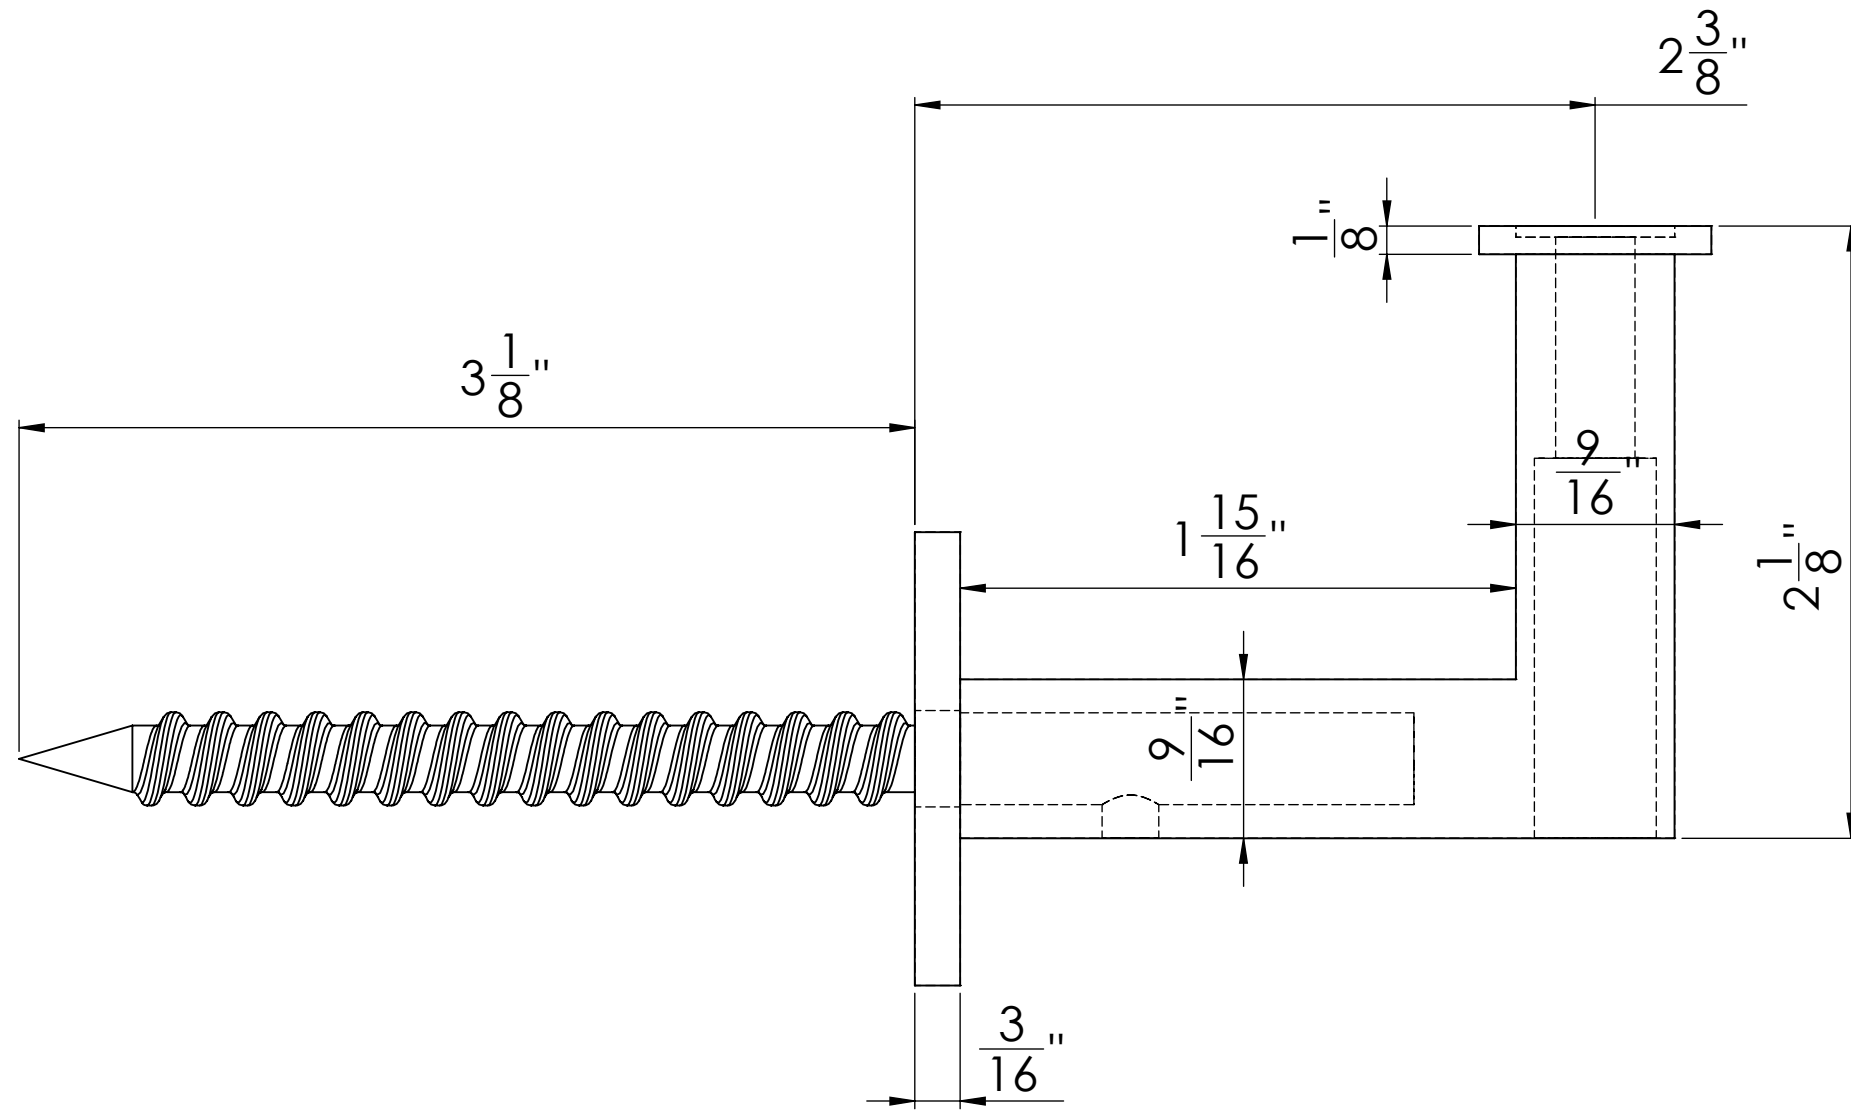

SKU: HBWA.009

Bracket - Side View

Flange

Bracket - Top View

Hanger Bolt