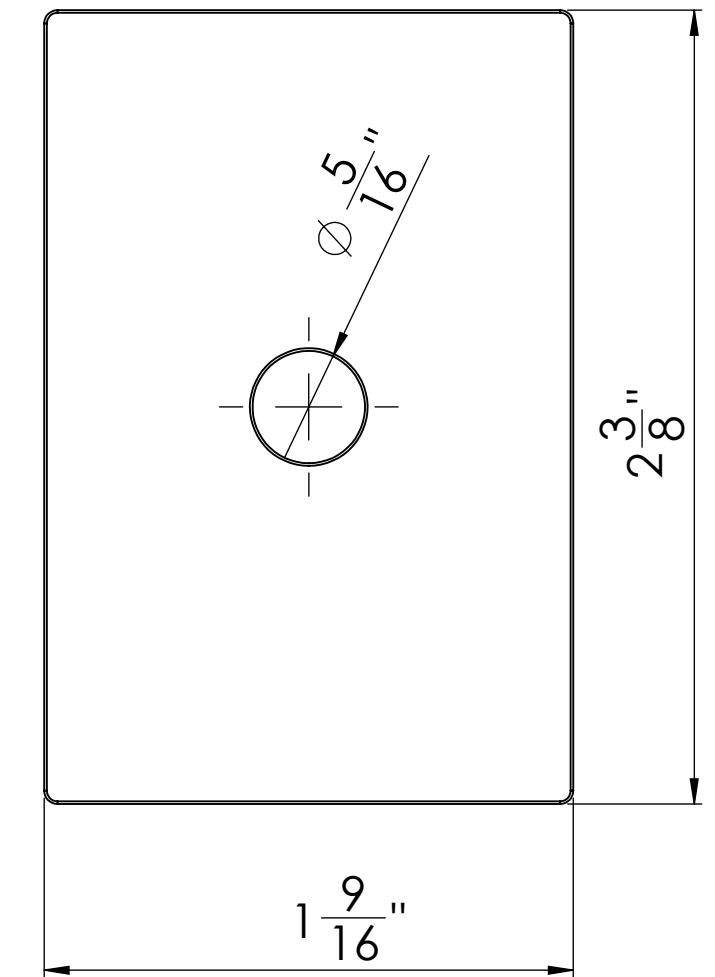

SKU: HBWA.009

Bracket - Side View

Flange

Bracket - Top View

Hanger Bolt