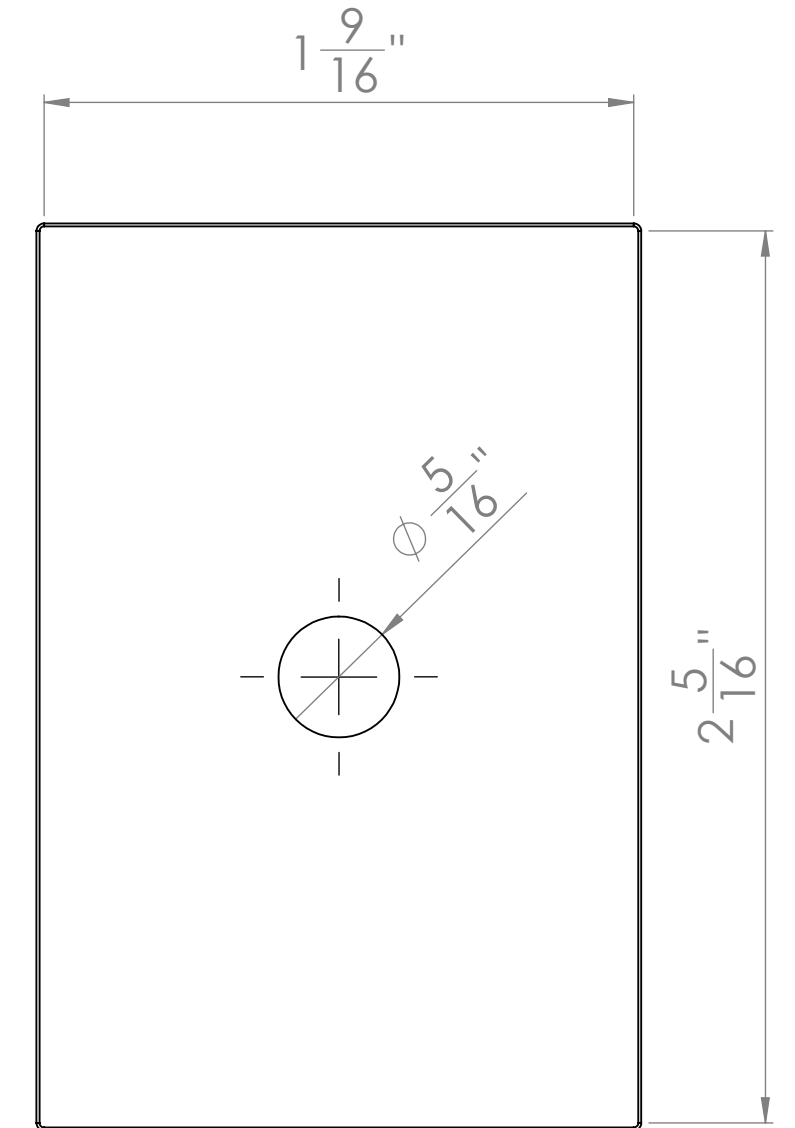

SKU: HBWA.008

Bracket

Saddle

Flange

Saddle Adapter

Hanger Bolt