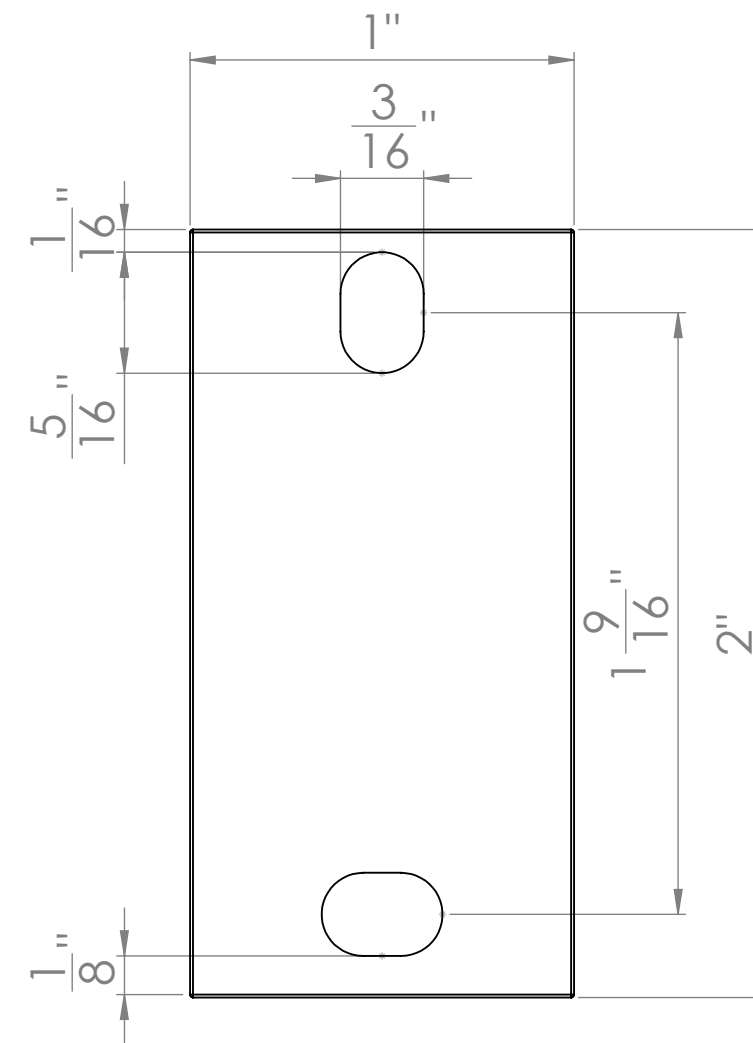

SKU: HBWA.008

Bracket

Saddle

Flange

Saddle Adapter

Hanger Bolt