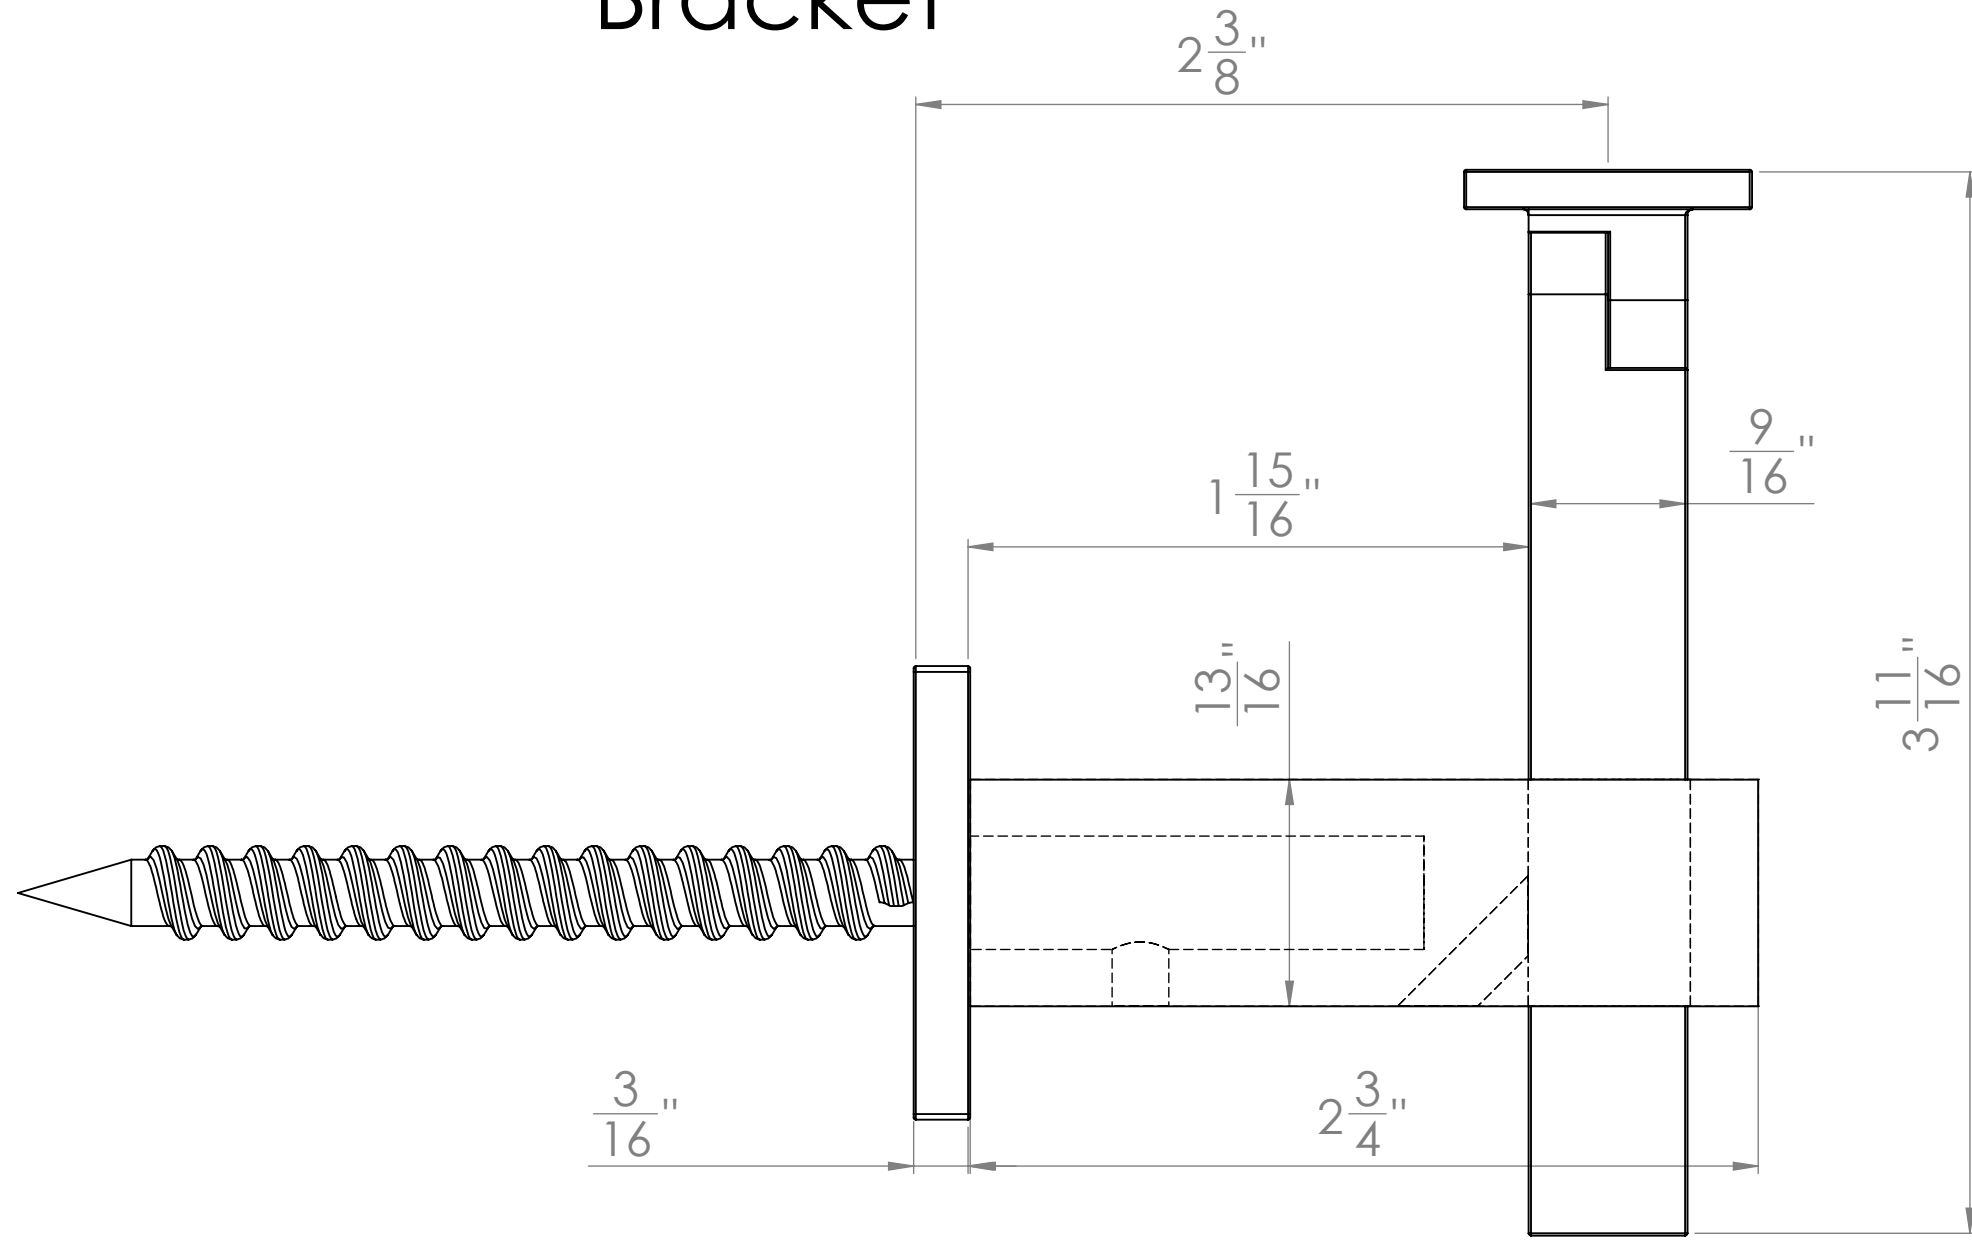

SKU: HBWA.008

Bracket

Saddle

Flange

Saddle Adapter

Hanger Bolt