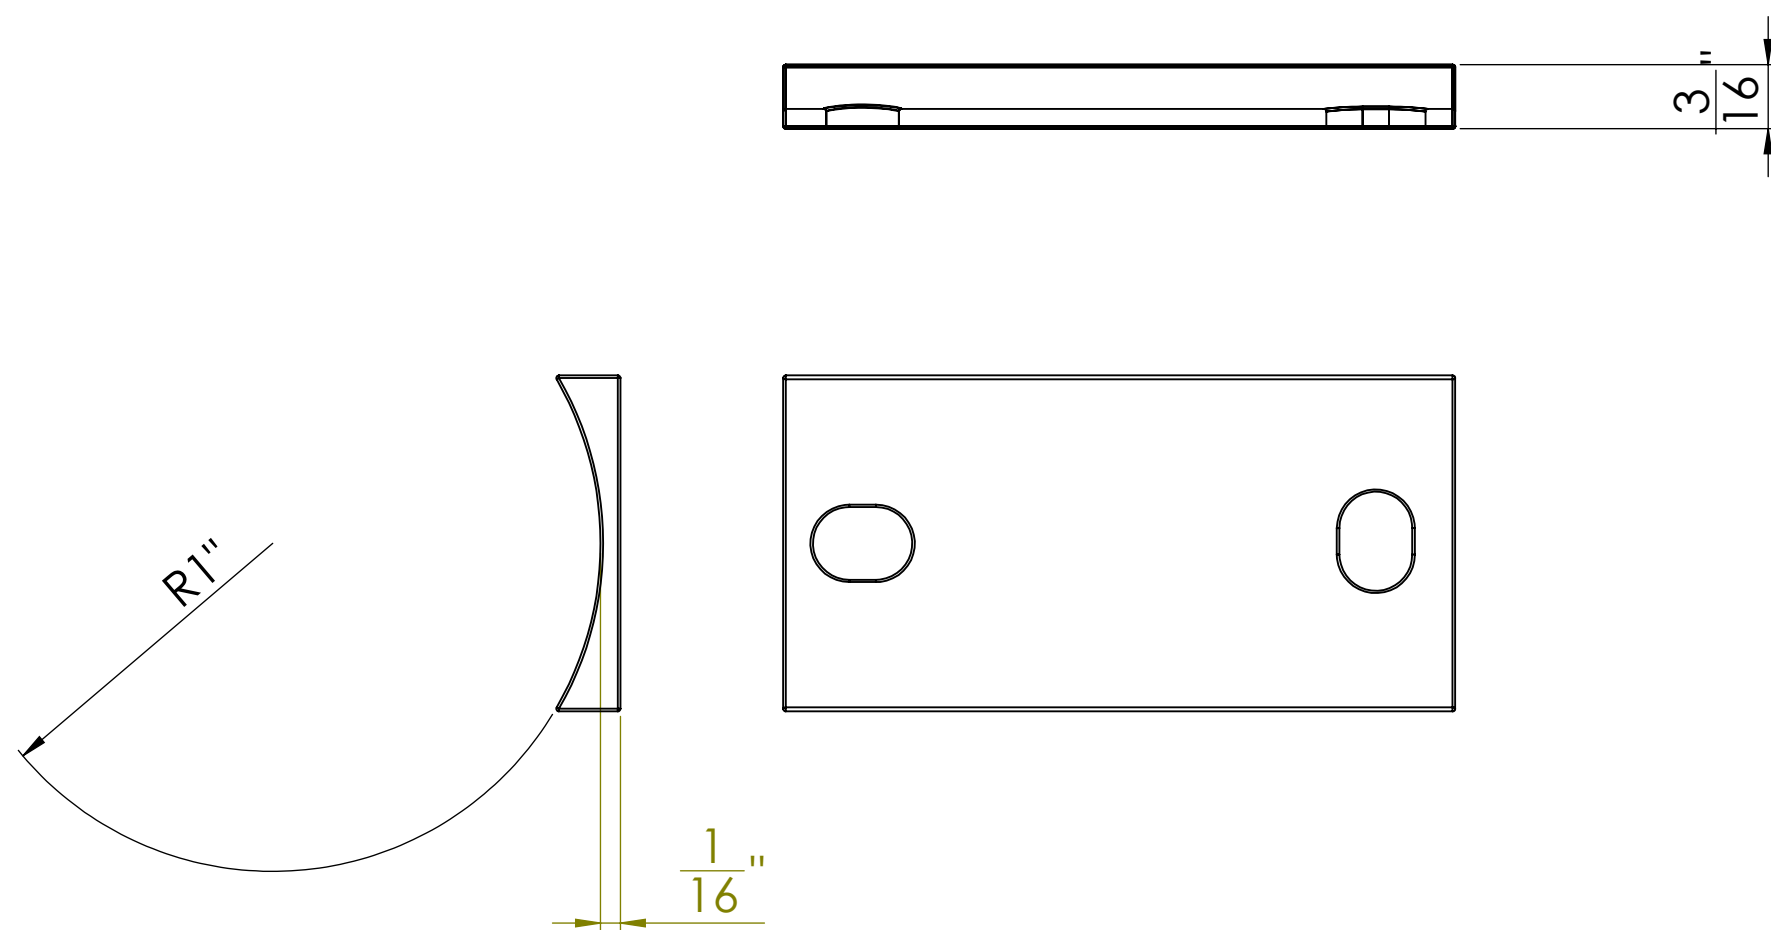

SKU: HBWA.008

Bracket

Saddle

Flange

Saddle Adapter

Hanger Bolt