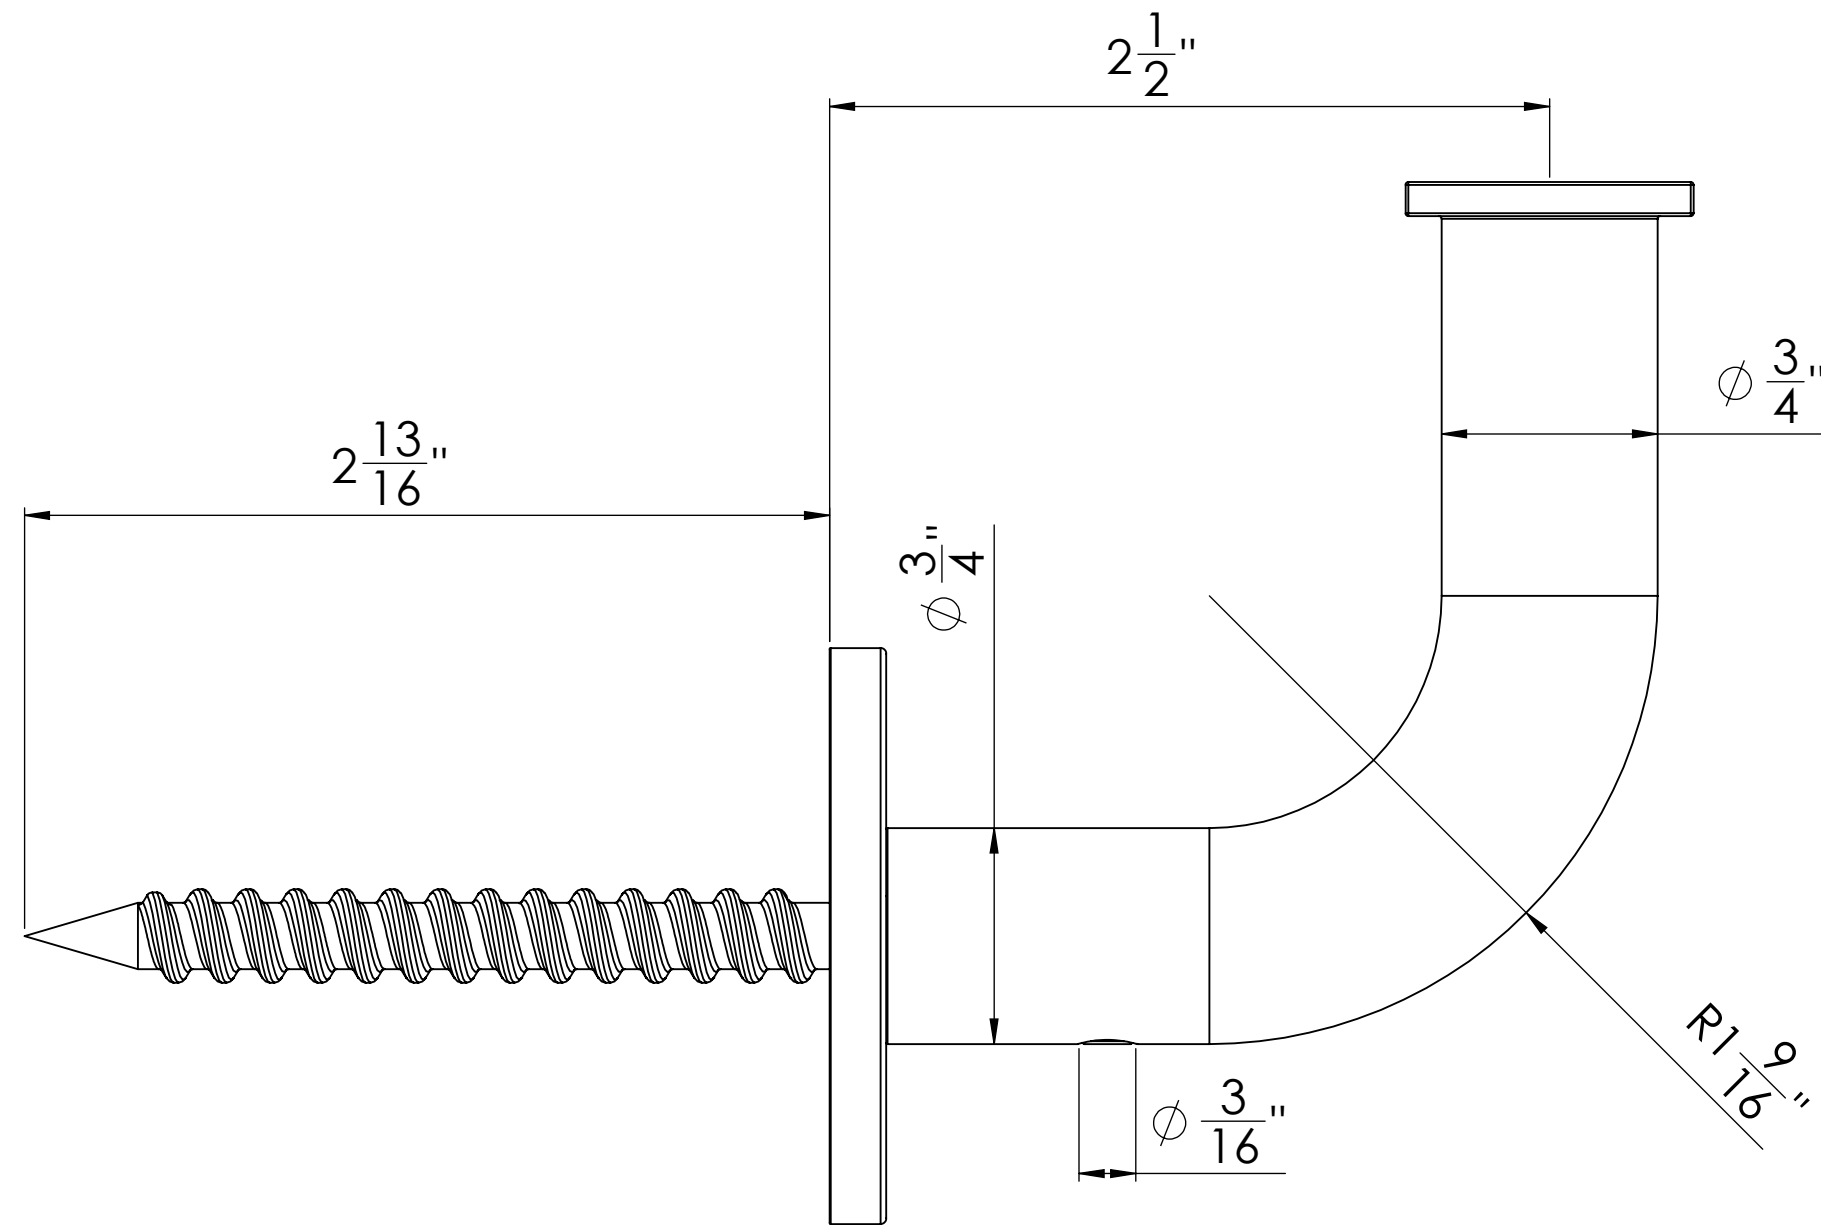

SKU: HBWA.012

Bracket

Saddle

Flange

Saddle Adapter

Hanger Bolt