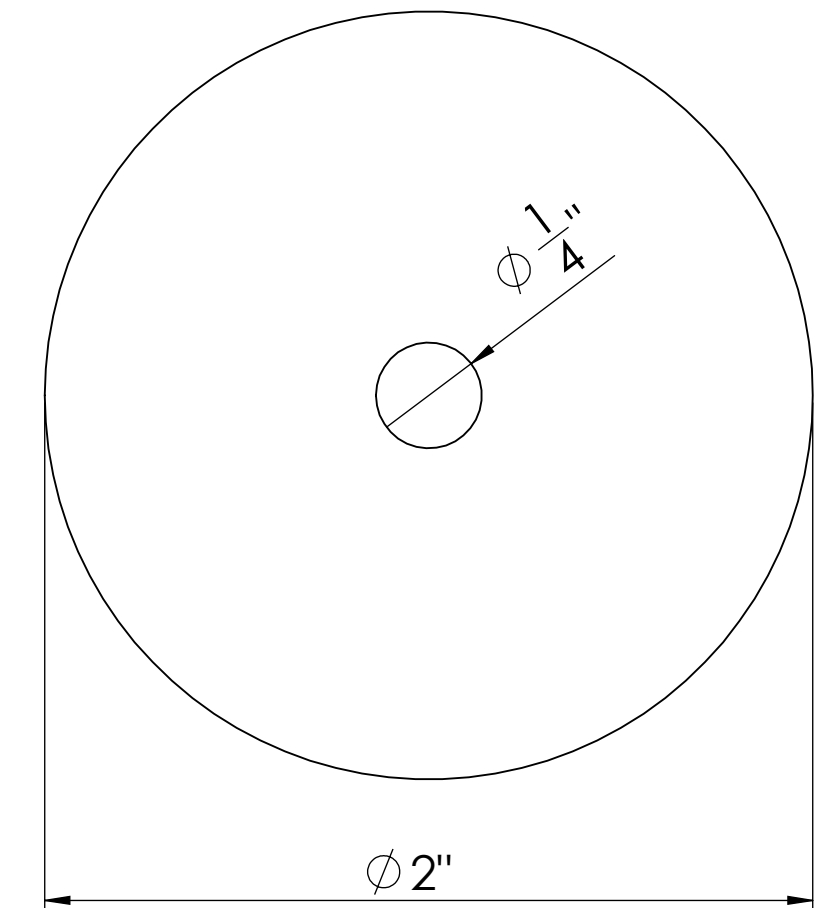

SKU: HBWA.012

Bracket

Saddle

Flange

Saddle Adapter

Hanger Bolt