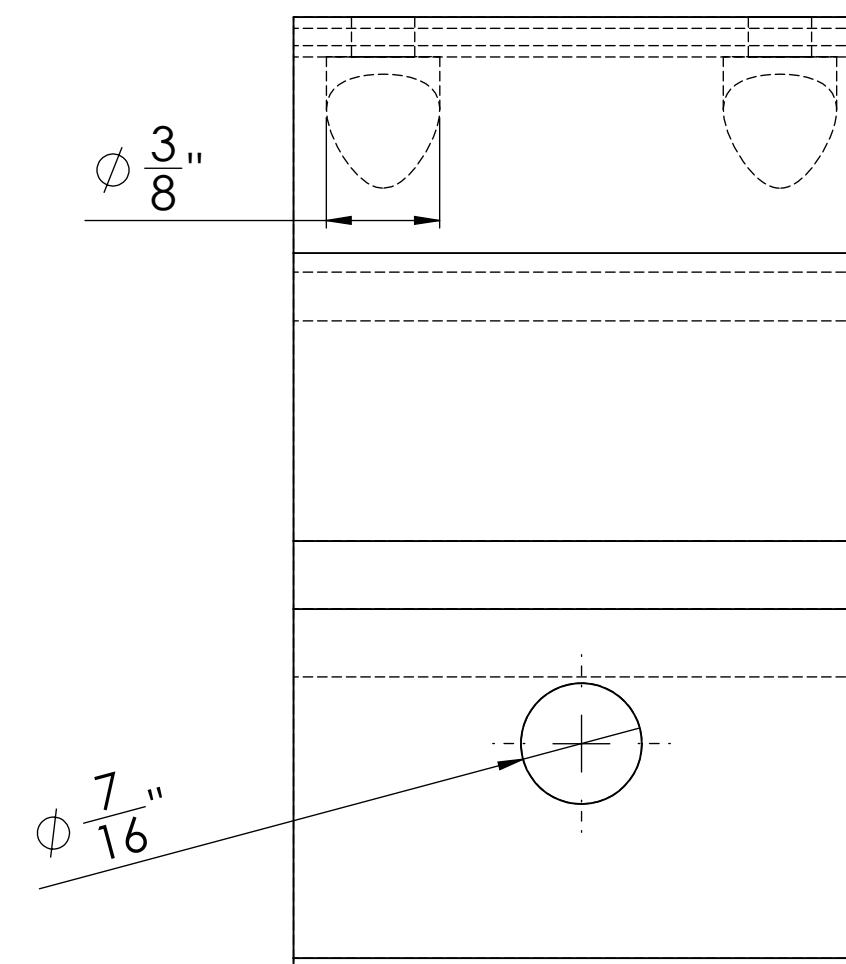

SKU: HBWA.010

Bracket

Top View

Back View

Saddle Adapter