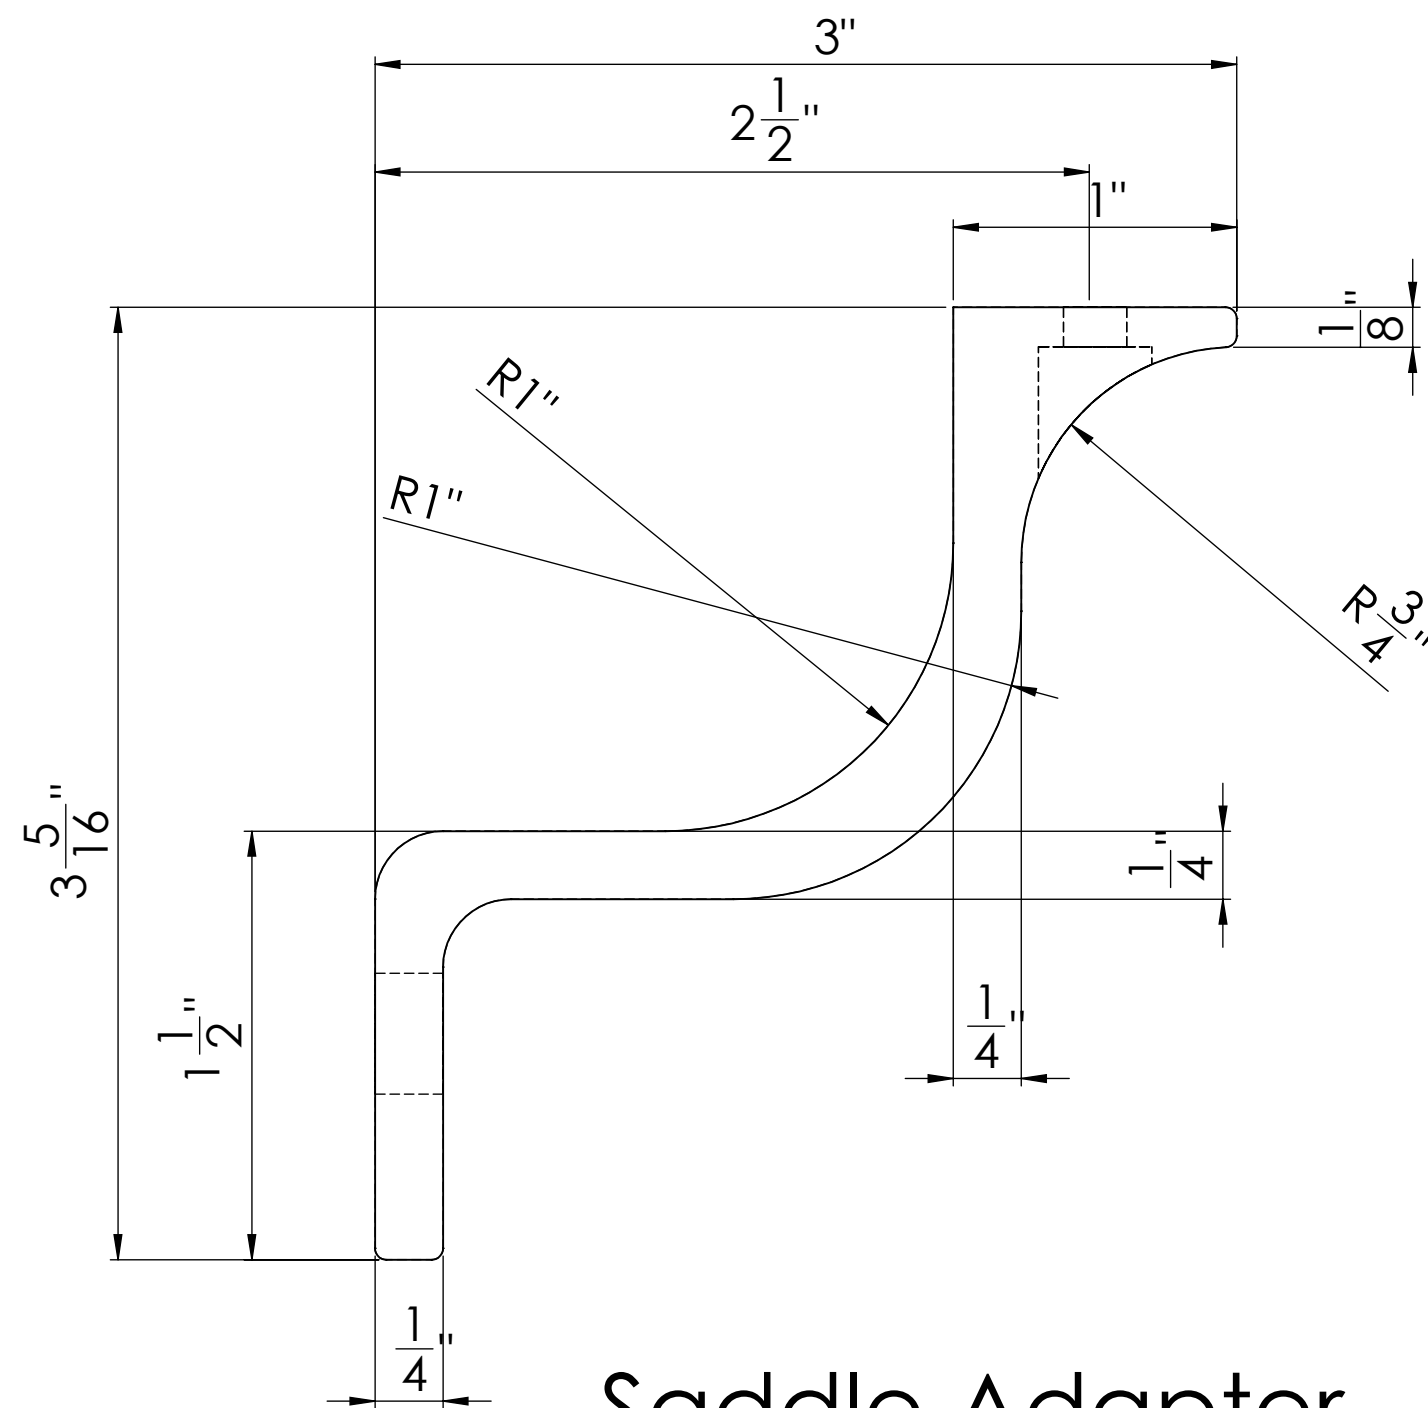

SKU: HBWA.010

Bracket

Top View

Back View

Saddle Adapter