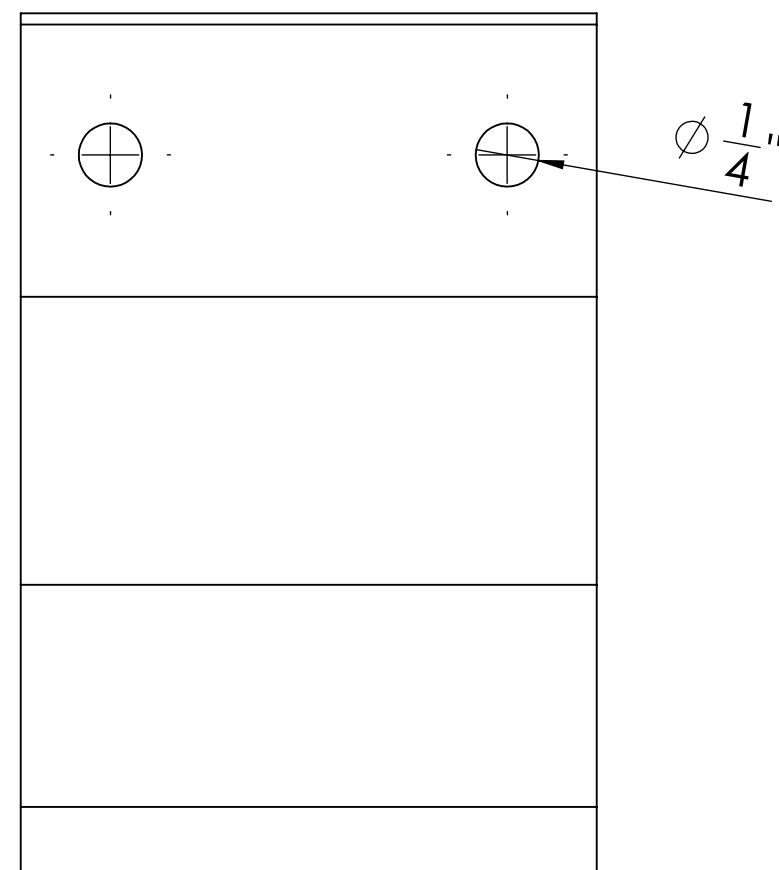

SKU: HBWA.010

Bracket

Top View

Back View

Saddle Adapter