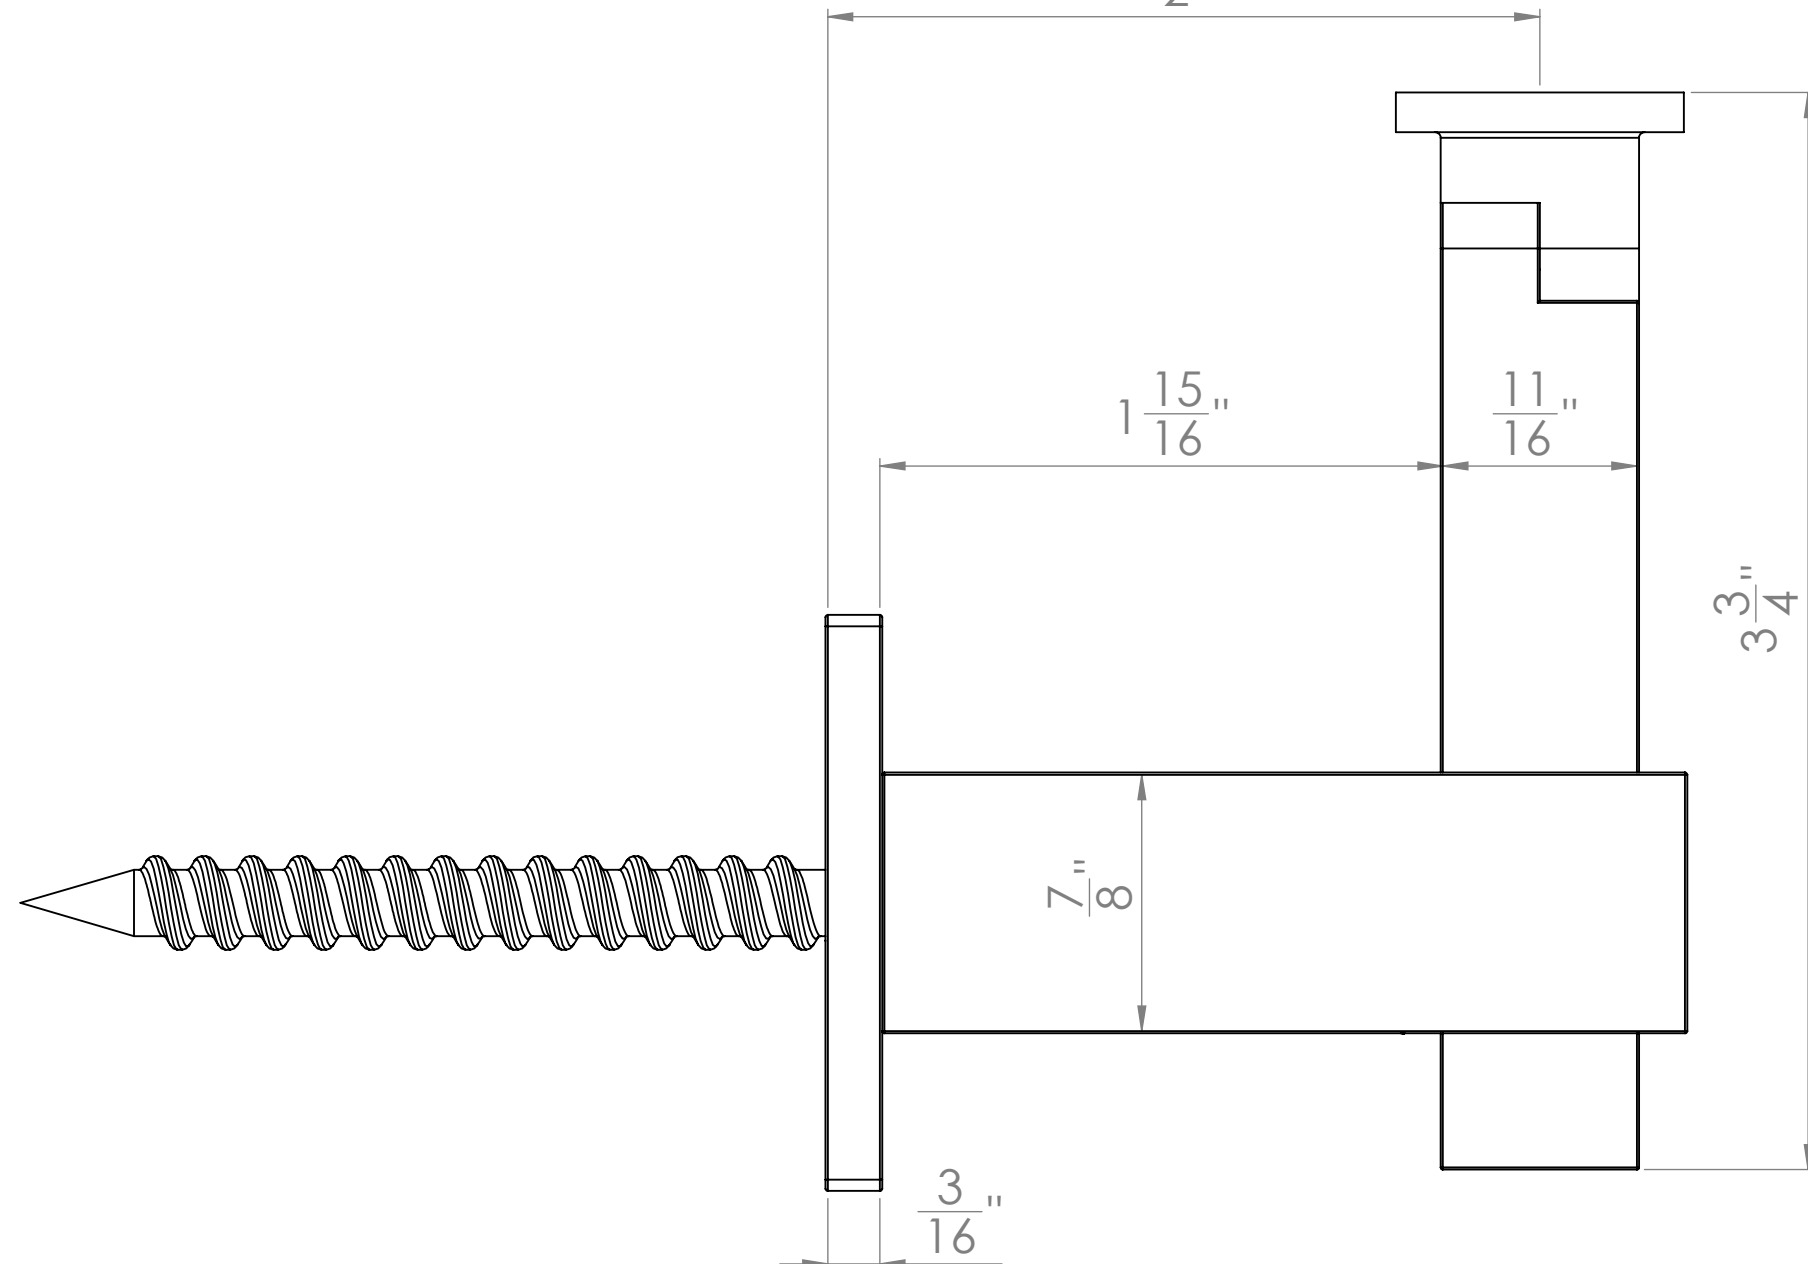

SKU: HBWA.014

Bracket

2 1/2"

Saddle

Flange

Saddle Adapter

Hanger Bolt