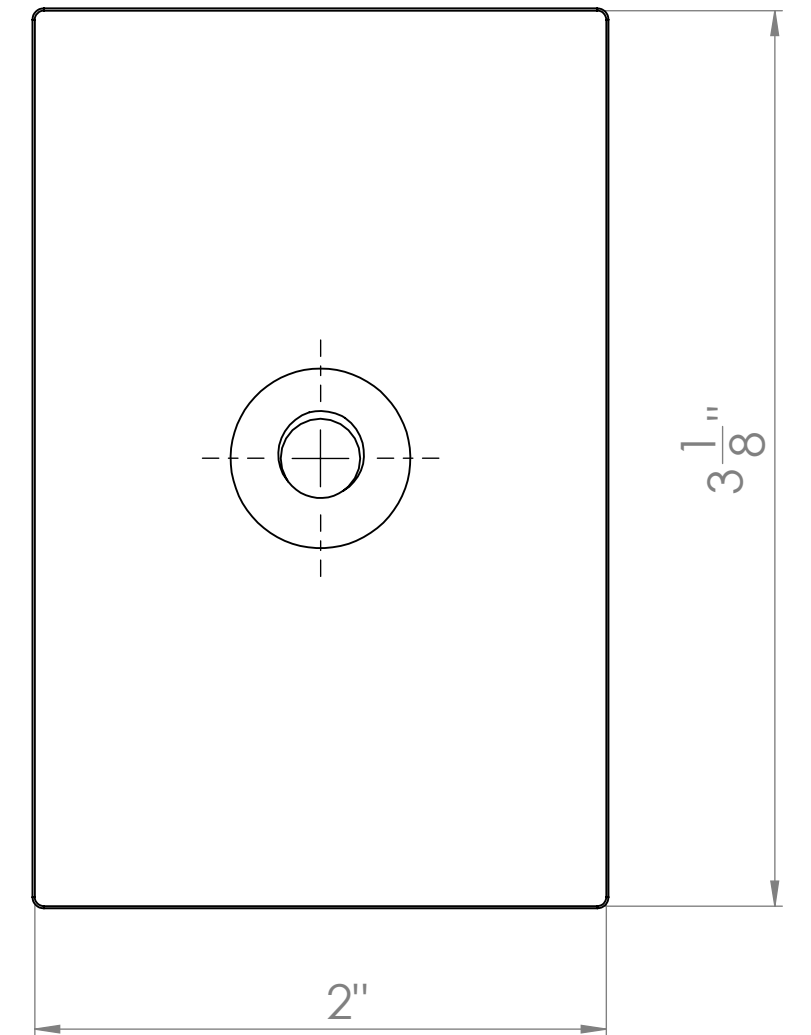

SKU: HBWA.014

Bracket

2 1/2"

Saddle

Flange

Saddle Adapter

Hanger Bolt