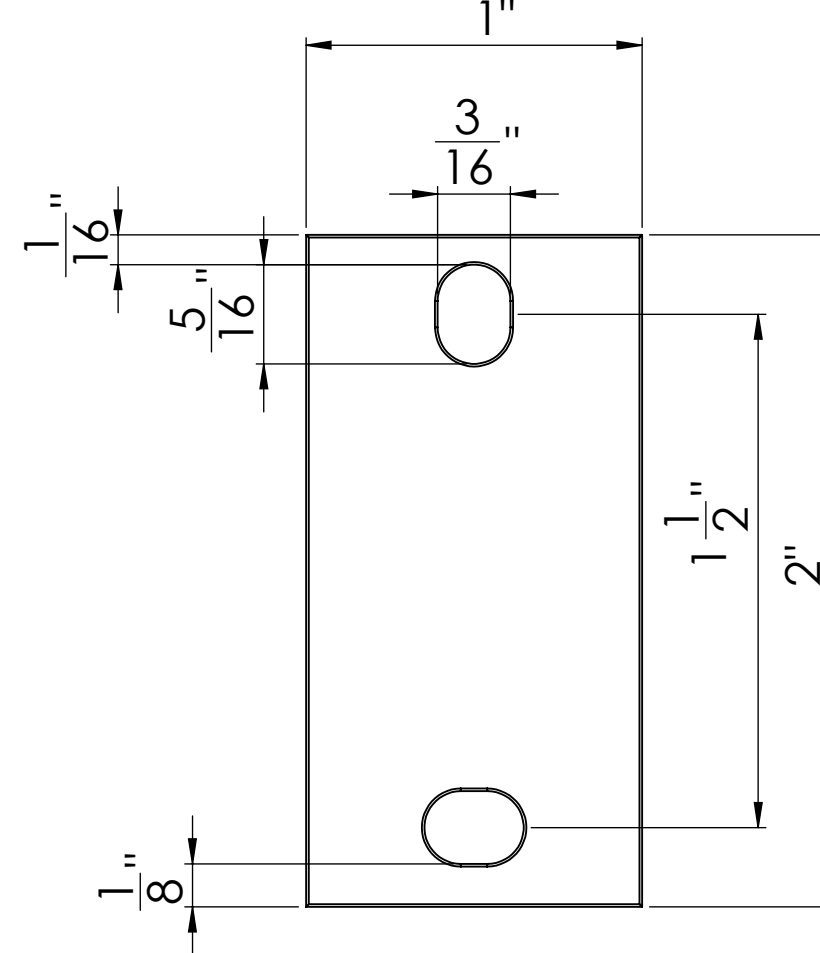

SKU: HBWA.014

Bracket

2 1/2"

Saddle

Flange

Saddle Adapter

Hanger Bolt