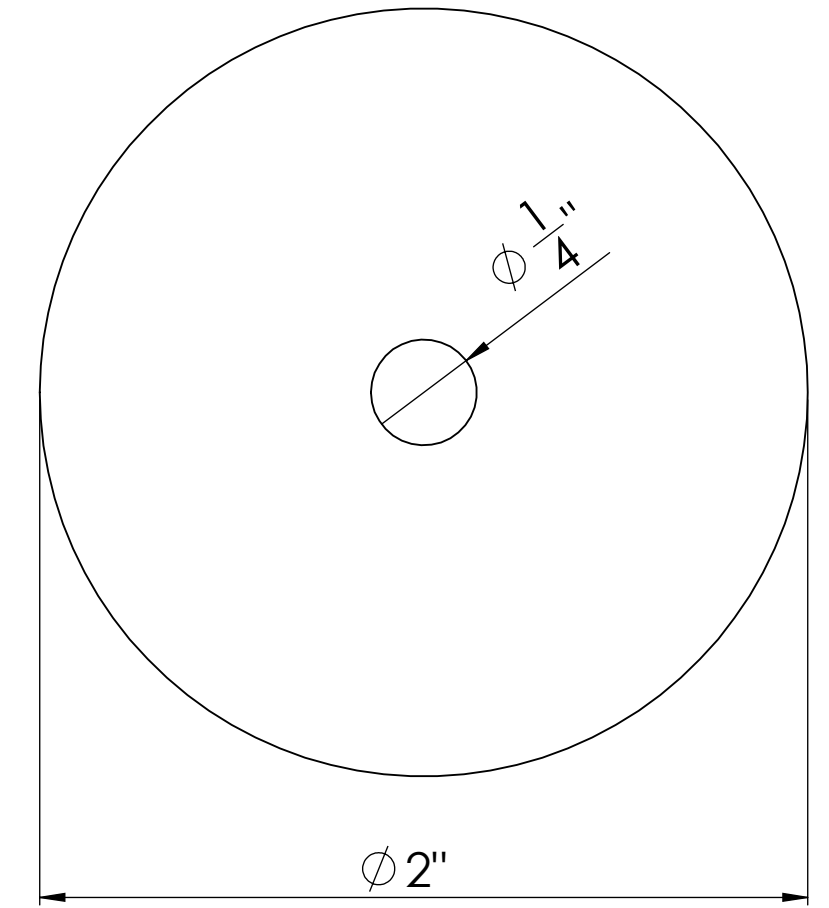

SKU: HBWA.011

Bracket

Saddle

Flange

Saddle Adapter

Hanger Bolt