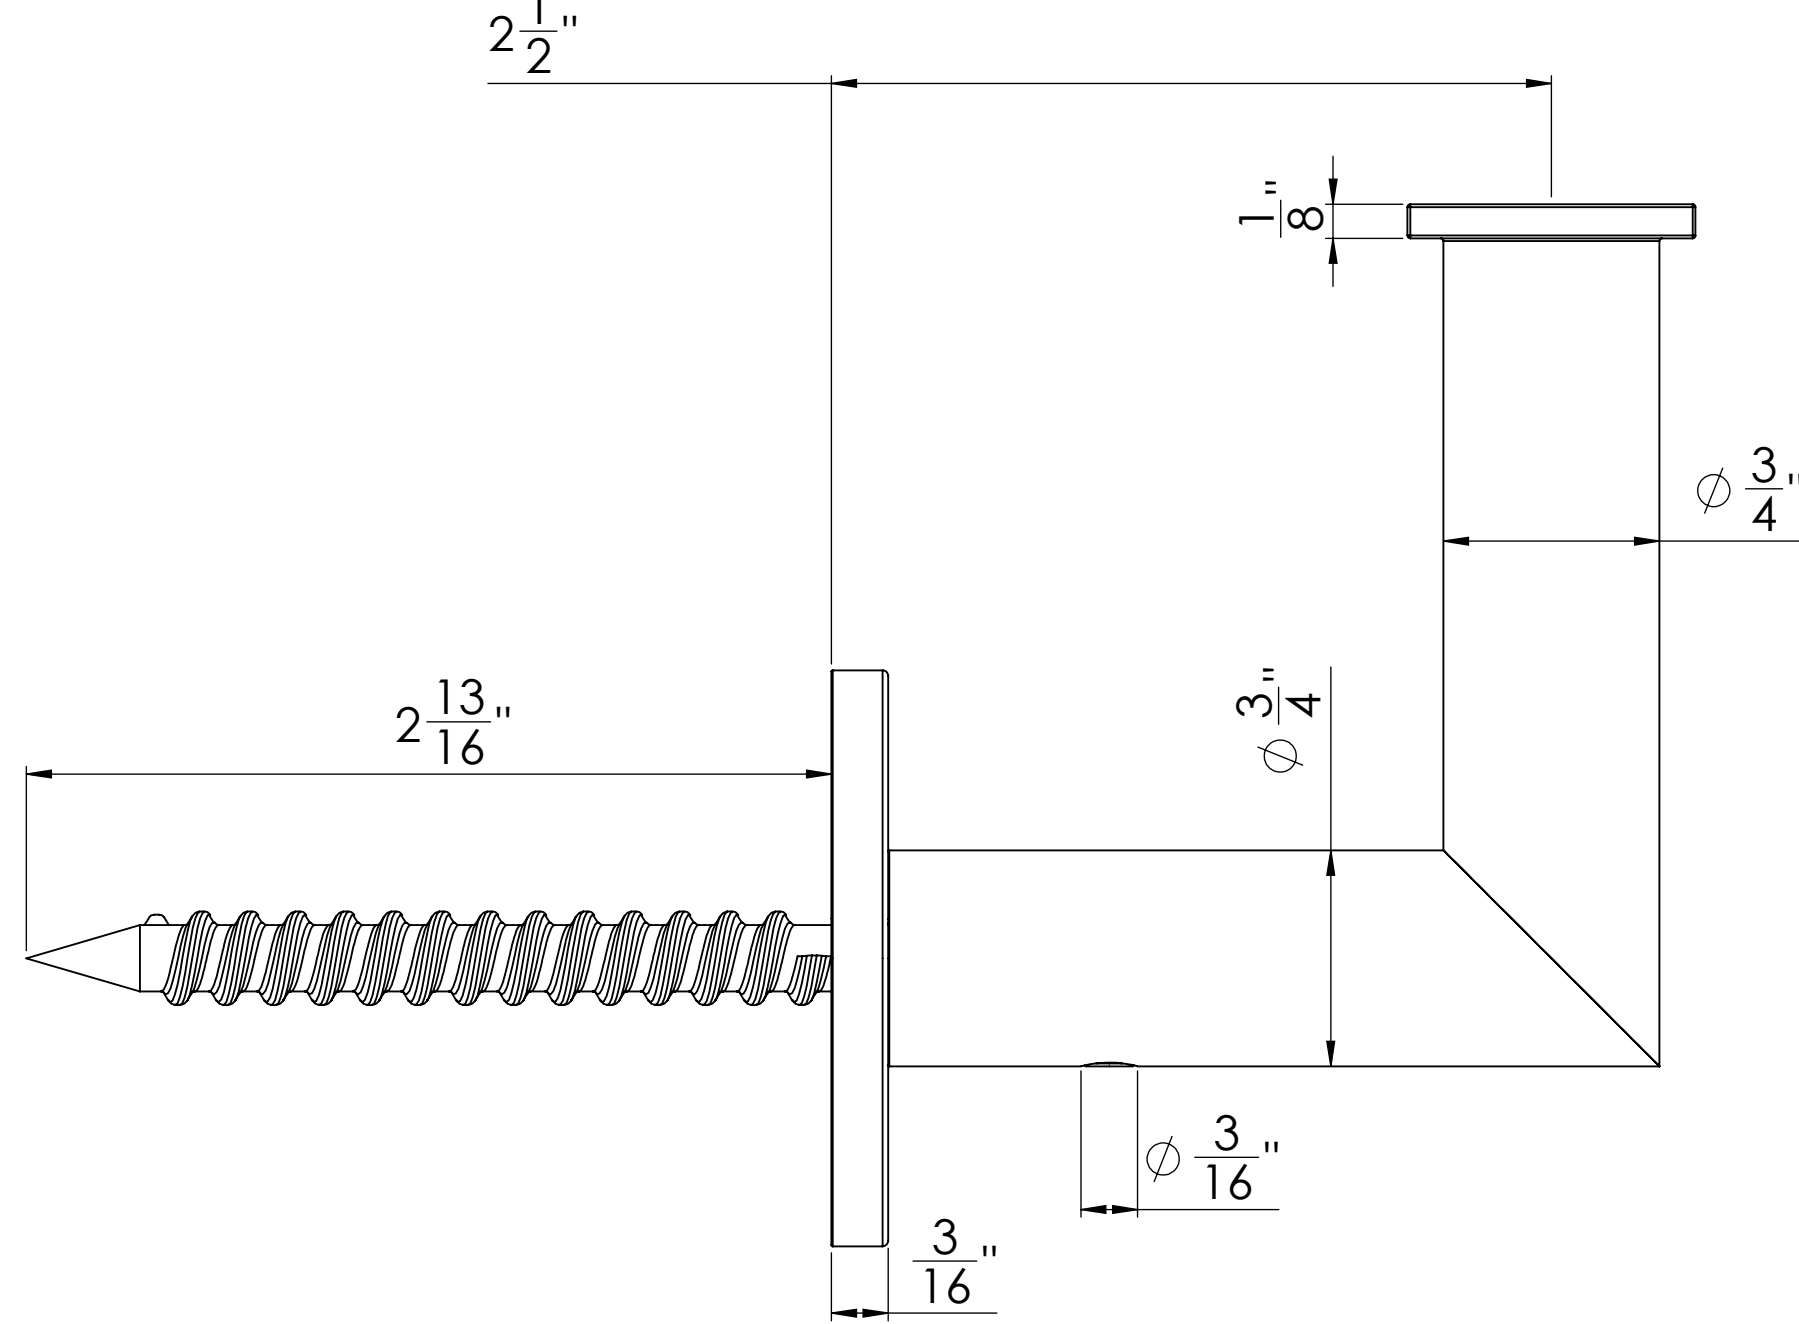

SKU: HBWA.011

Bracket

Saddle

Flange

Saddle Adapter

Hanger Bolt