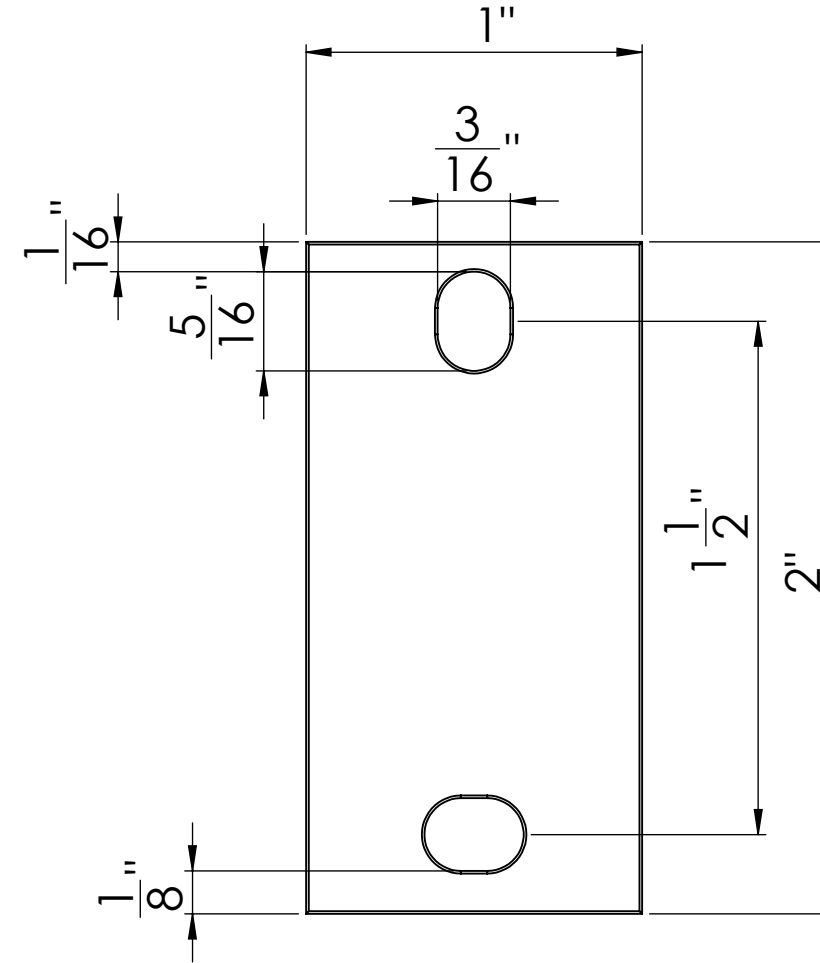

SKU: HBWA.011

Bracket

Saddle

Flange

Saddle Adapter

Hanger Bolt