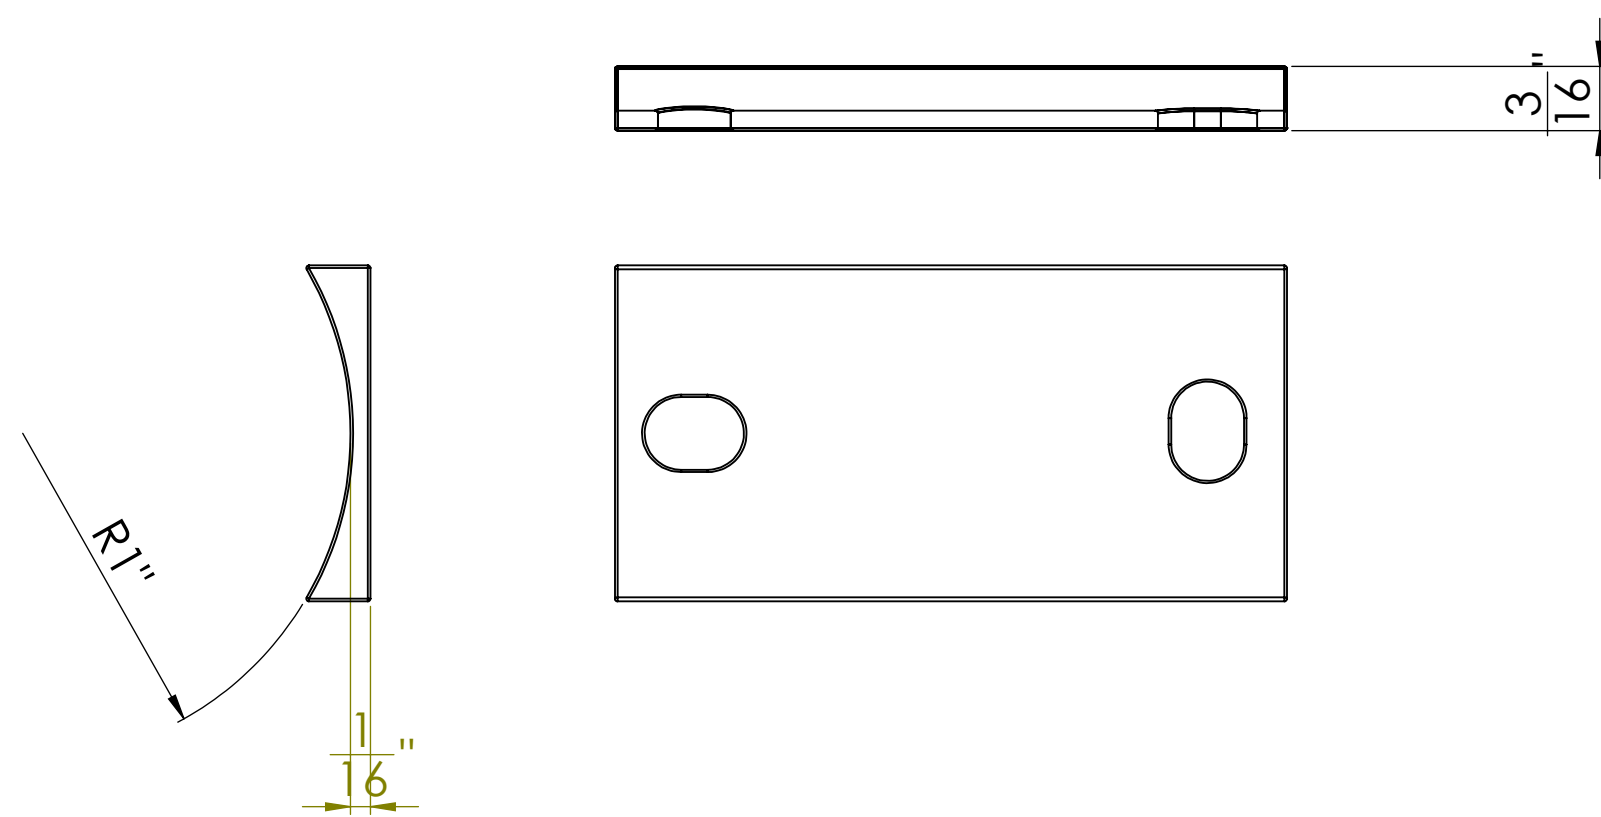

SKU: HBWA.011

Bracket

Saddle

Flange

Saddle Adapter

Hanger Bolt