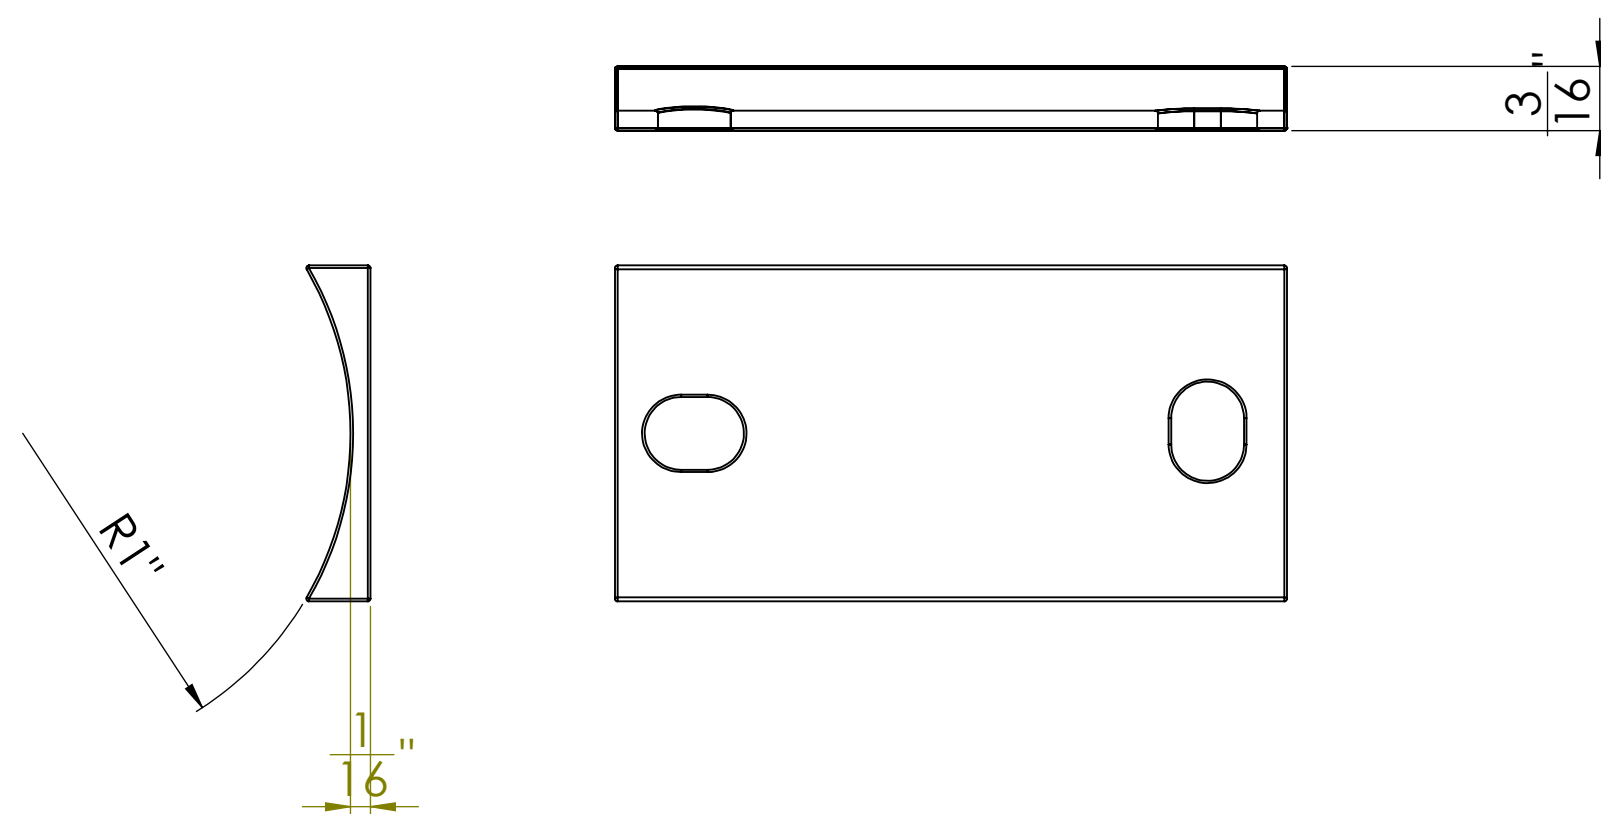

SKU: HBWA.013

Bracket

Saddle

Flange

Saddle Adapter

Hanger Bolt