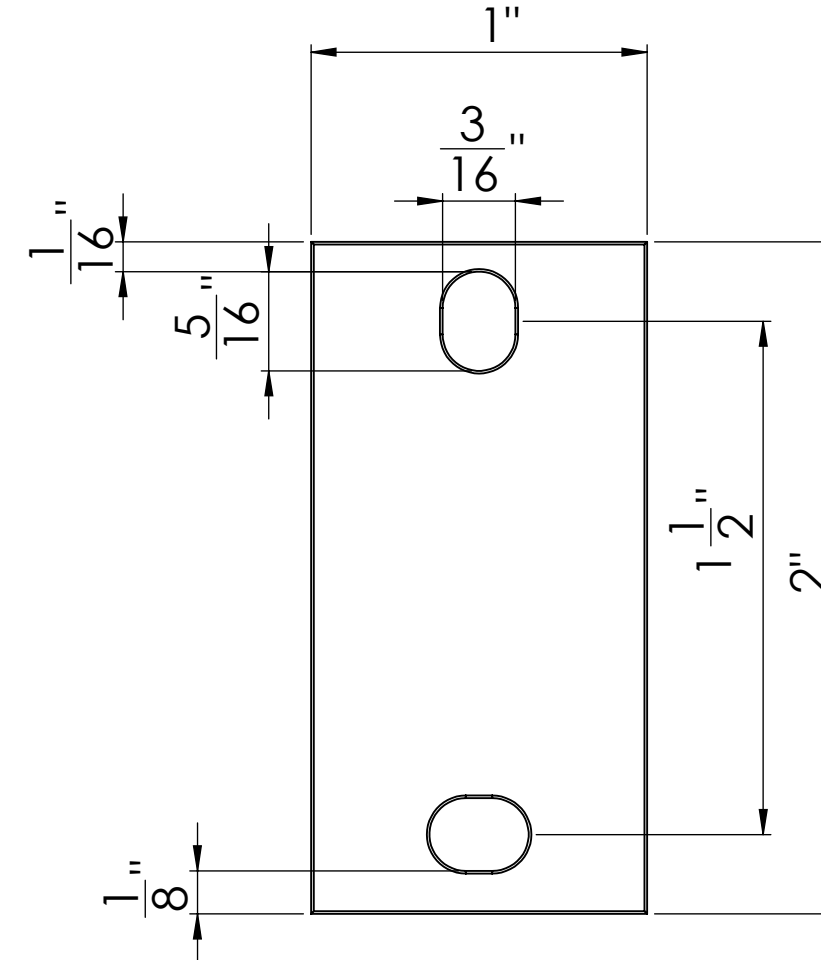

SKU: HBWA.013

Bracket

Saddle

Flange

Saddle Adapter

Hanger Bolt