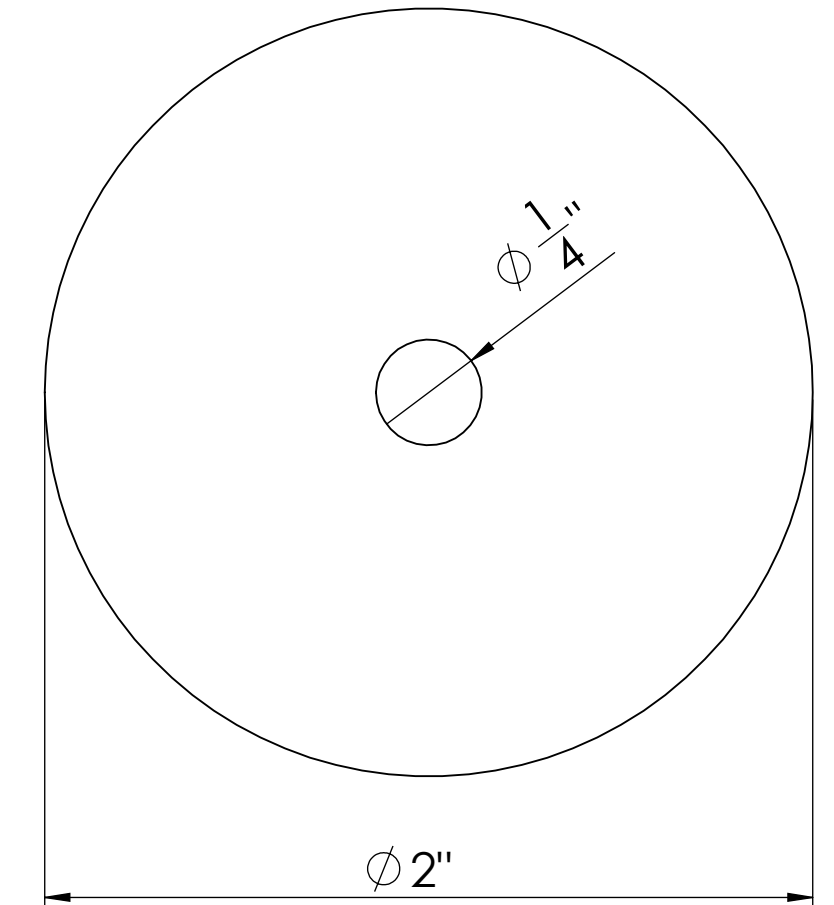

SKU: HBWA.013

Bracket

Saddle

Flange

Saddle Adapter

Hanger Bolt