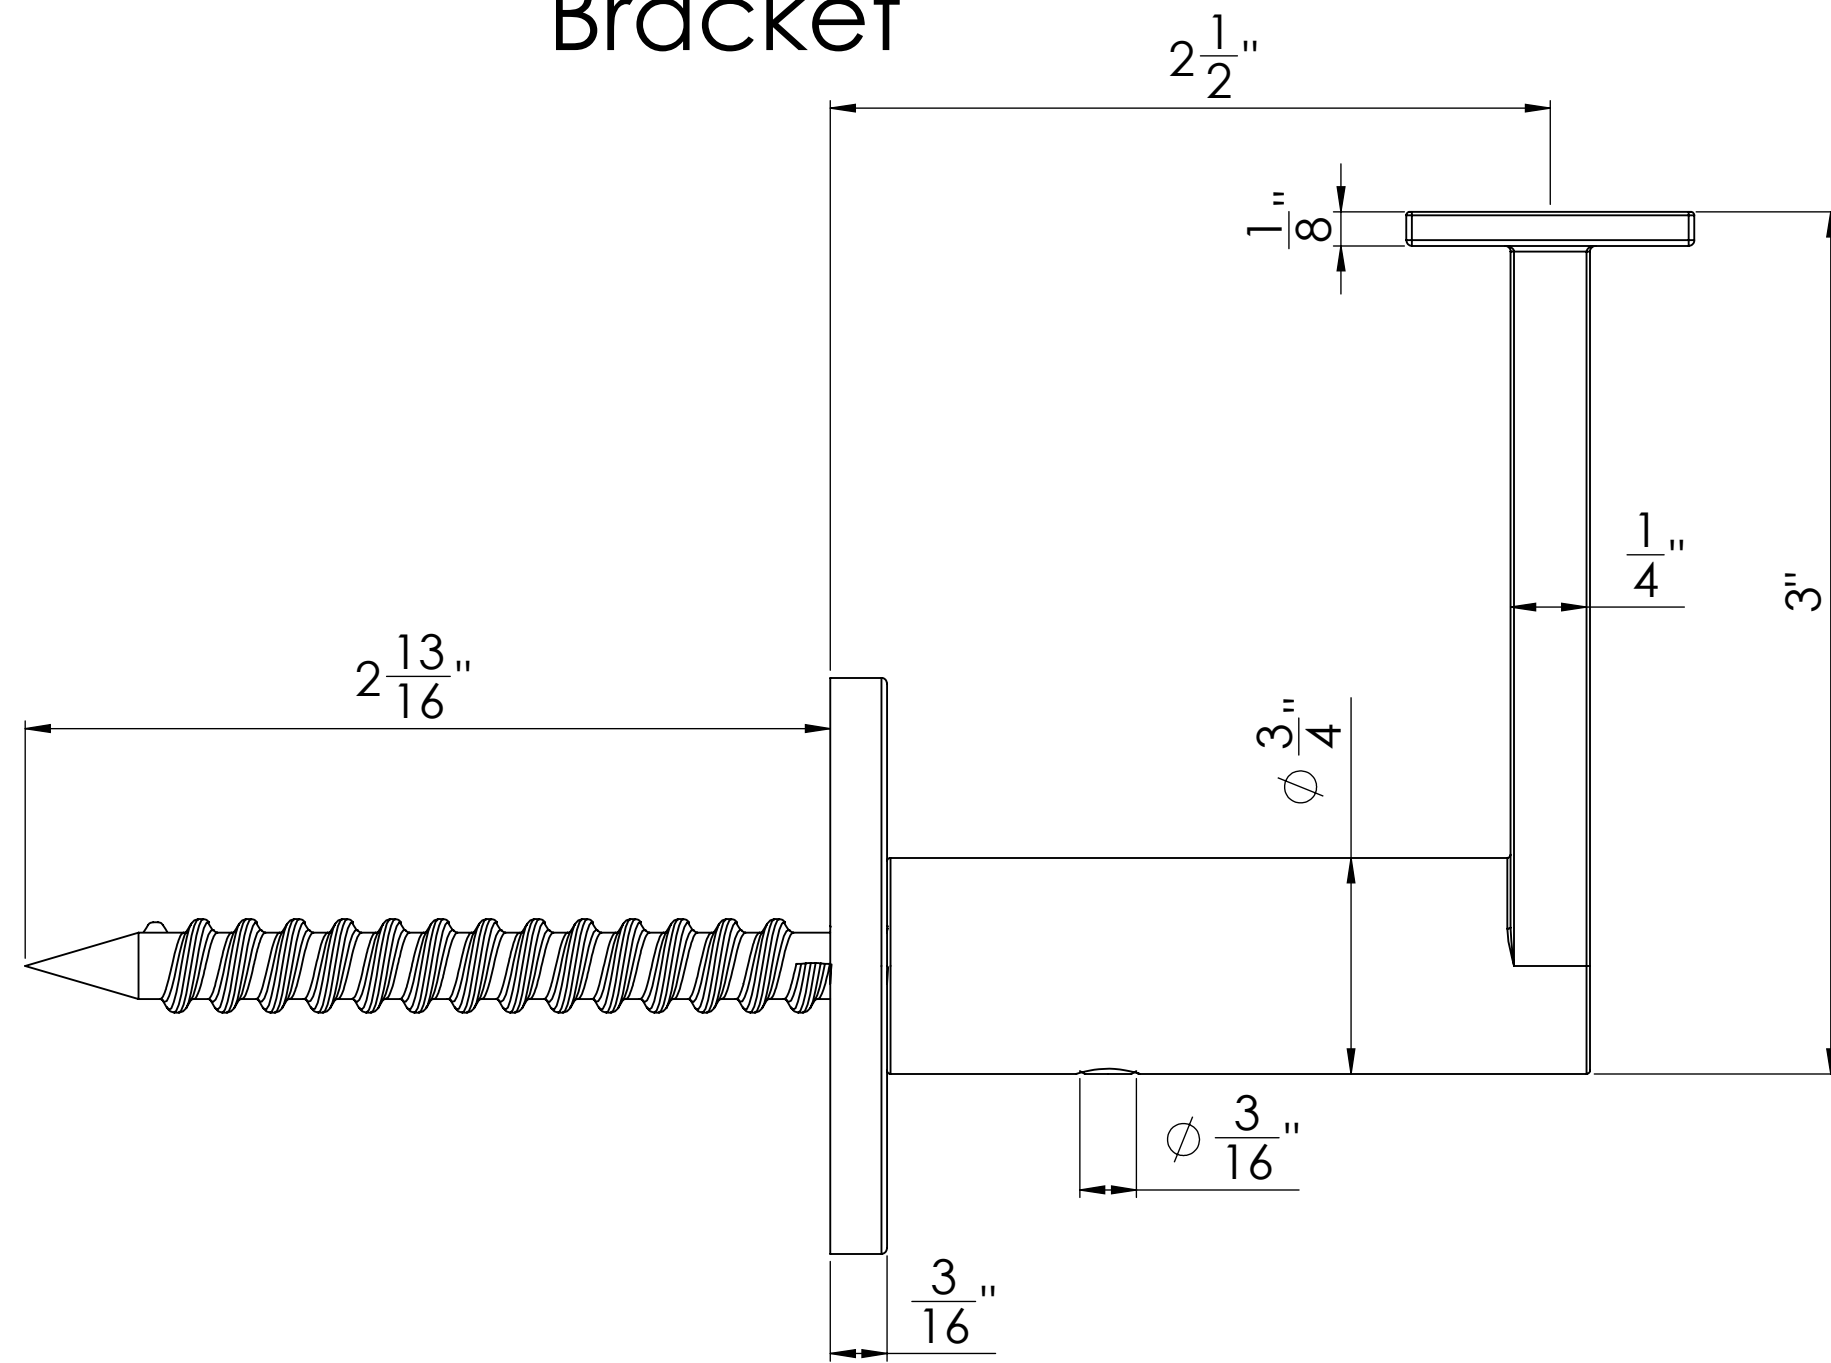

SKU: HBWA.013

Bracket

Saddle

Flange

Saddle Adapter

Hanger Bolt