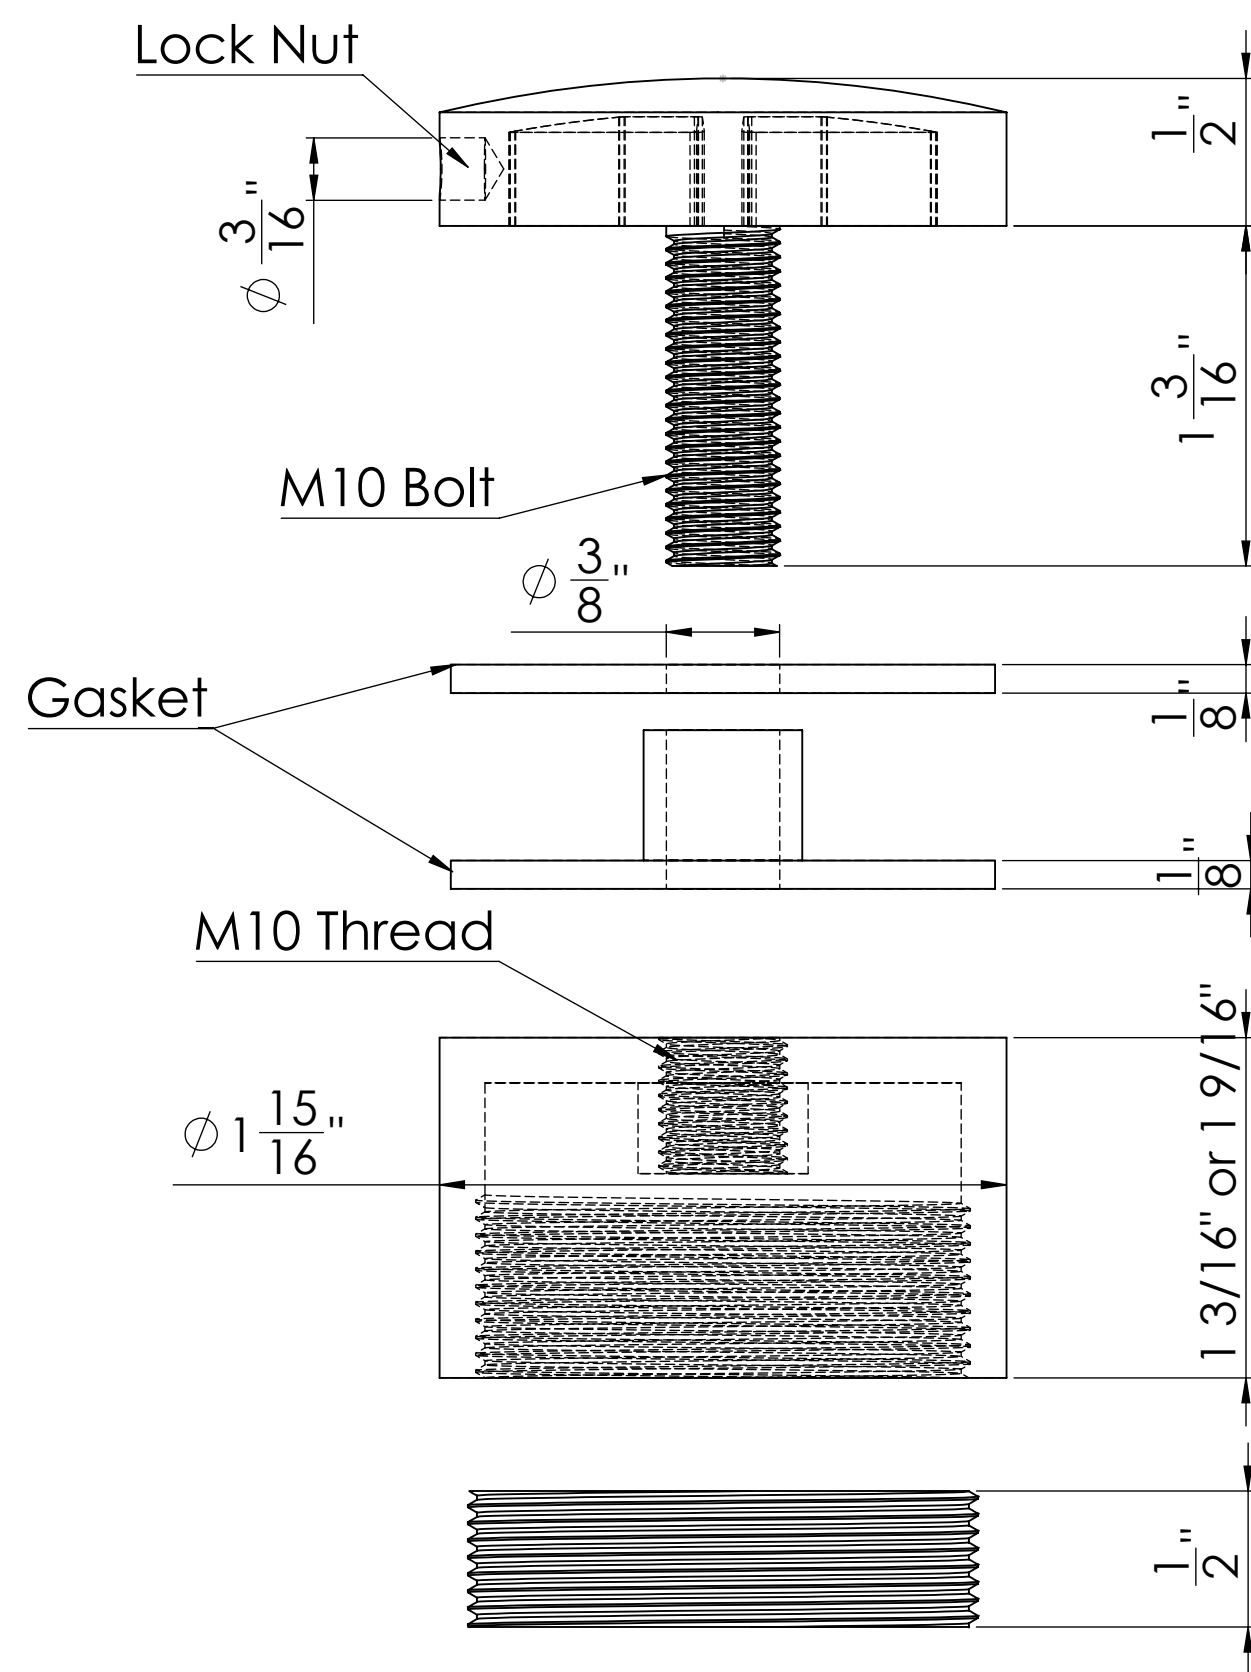

SKU: GA0.000.000

Exploded View

Assembled View